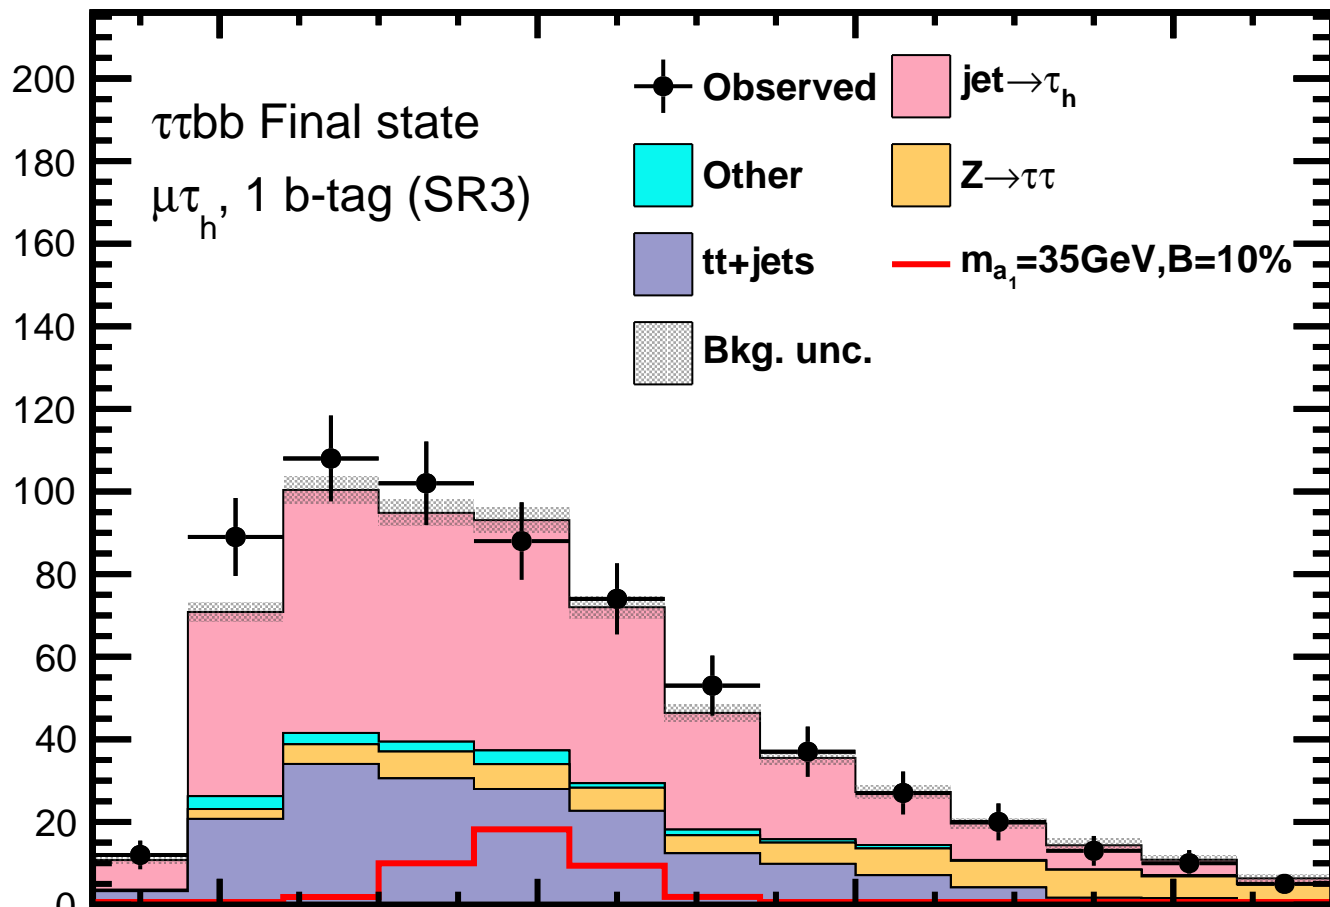

CMS Preliminary

138 fb⁻¹ (13 TeV)

Events / 6 GeV

Obs./Exp.