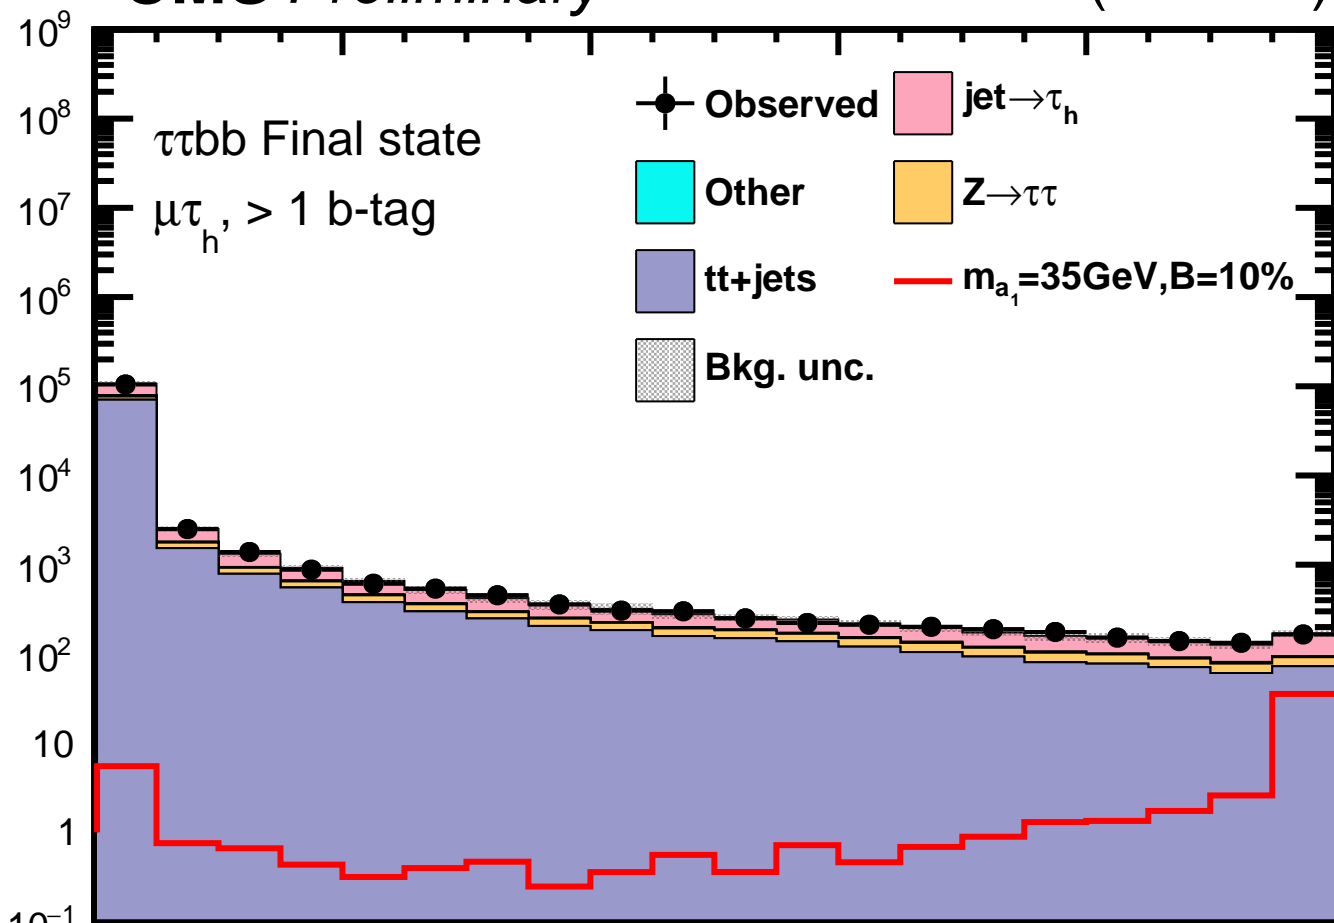

CMS Preliminary

138 fb⁻¹ (13 TeV)

Events / 0.05

Obs./Exp.

Score