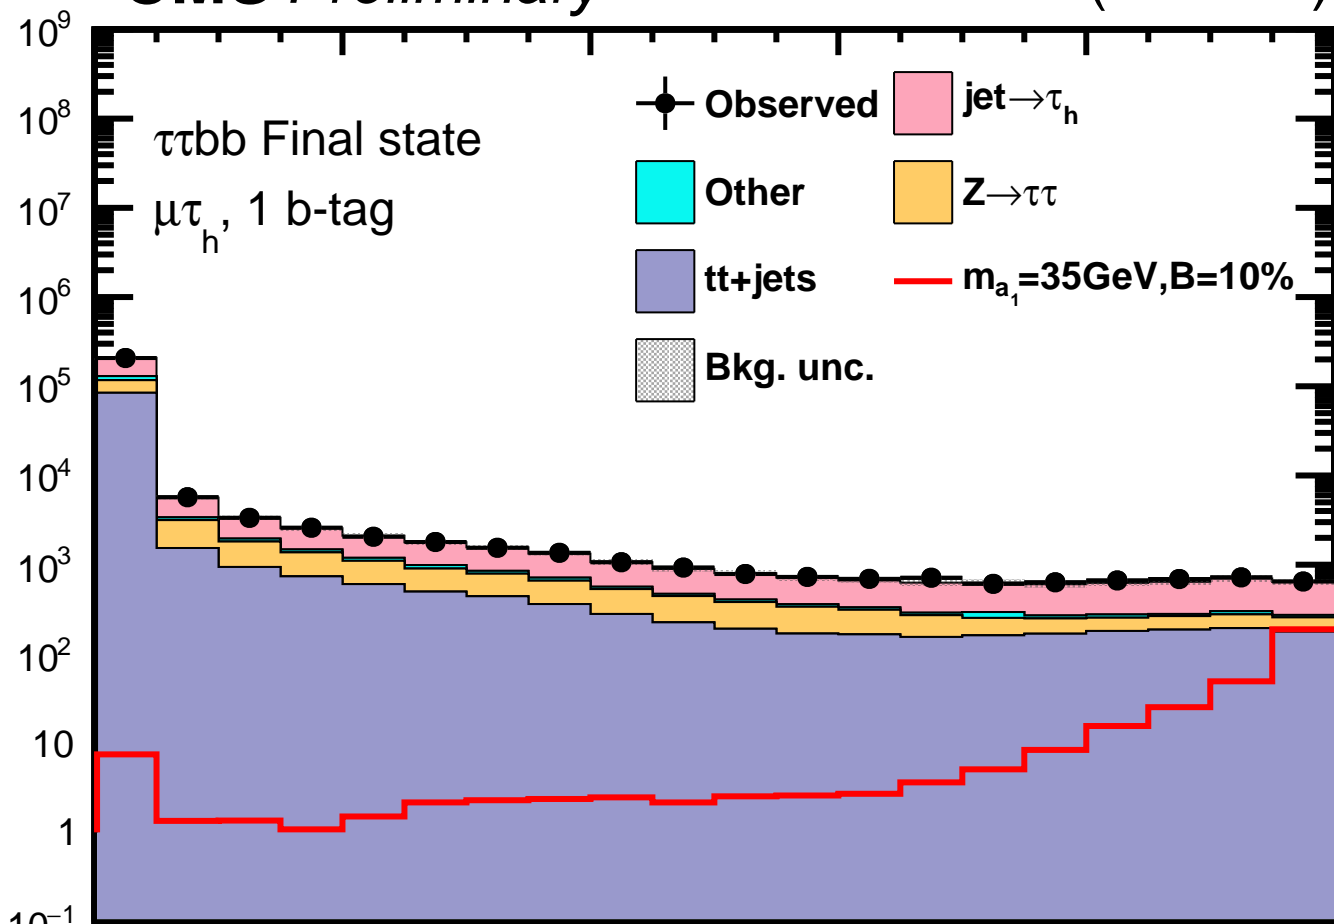

CMS Preliminary

138 fb⁻¹ (13 TeV)

Events / 0.05

Obs./Exp.

Score