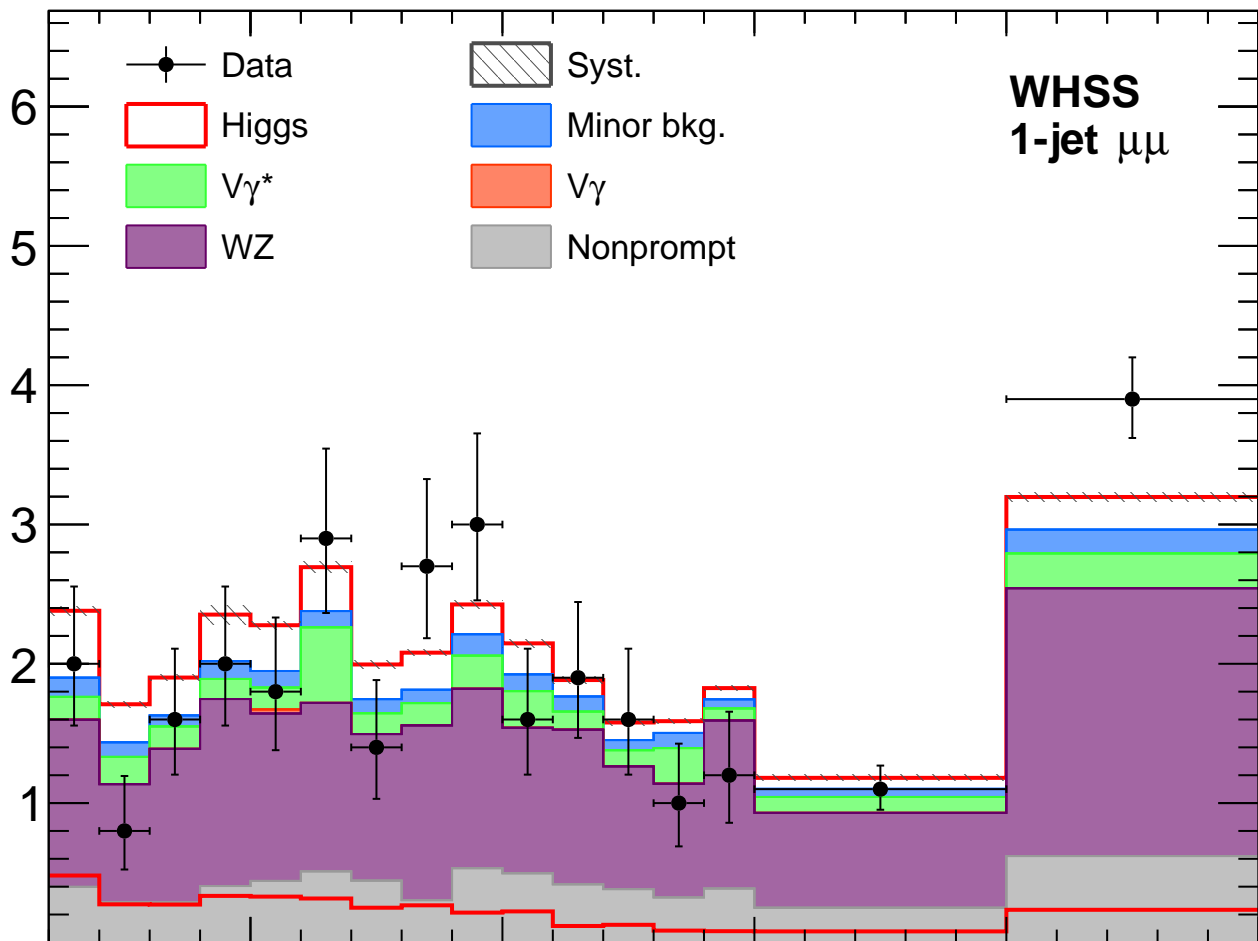

Events / Bin width [GeV<sup>-1</sup>]

Data/Expected