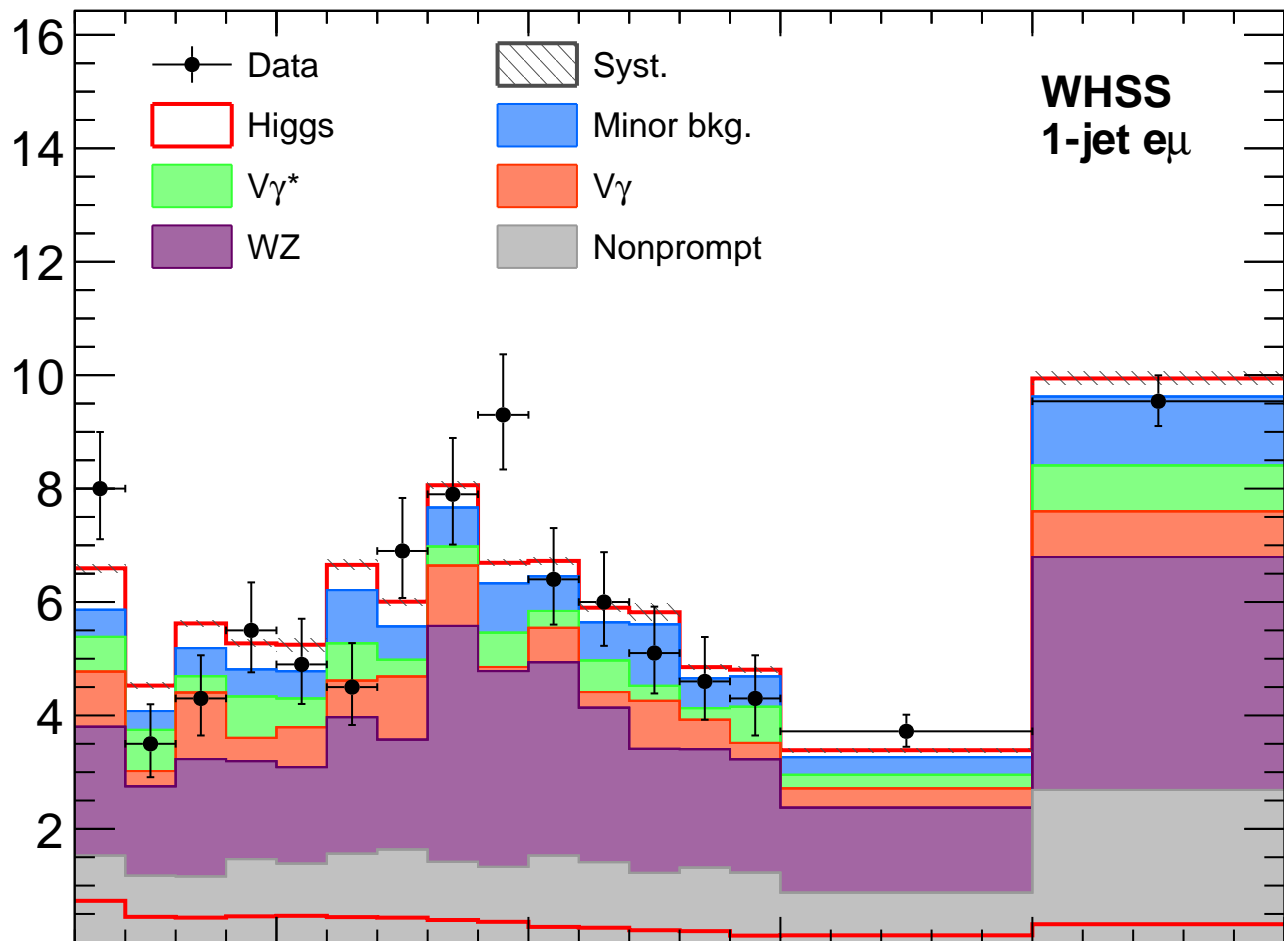

Events / Bin width [GeV<sup>-1</sup>]

Data/Expected