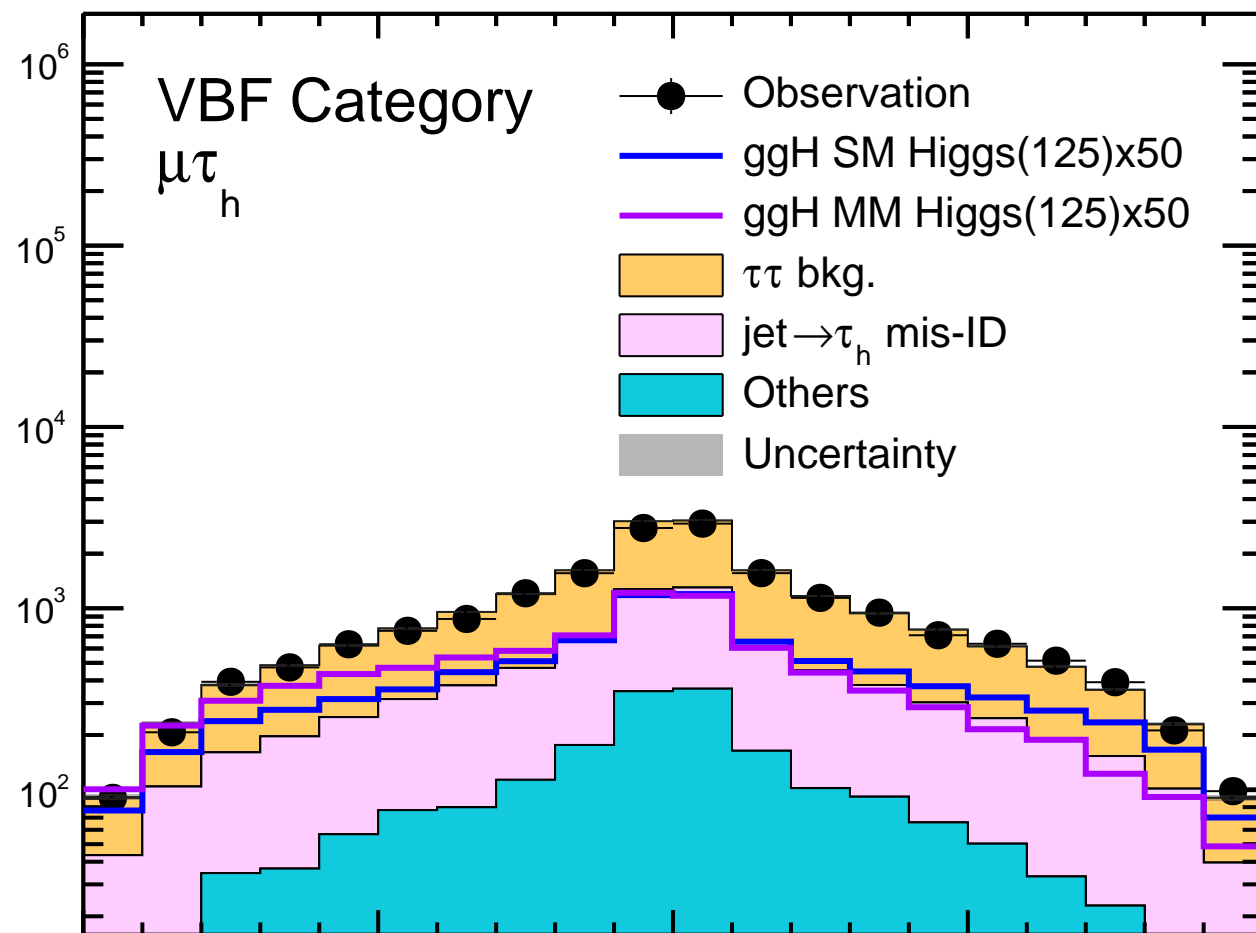

Events / Bin

VBF Category

$\mu\tau_h$

Obs. / Exp.

$D_{CP}^{ggH}$