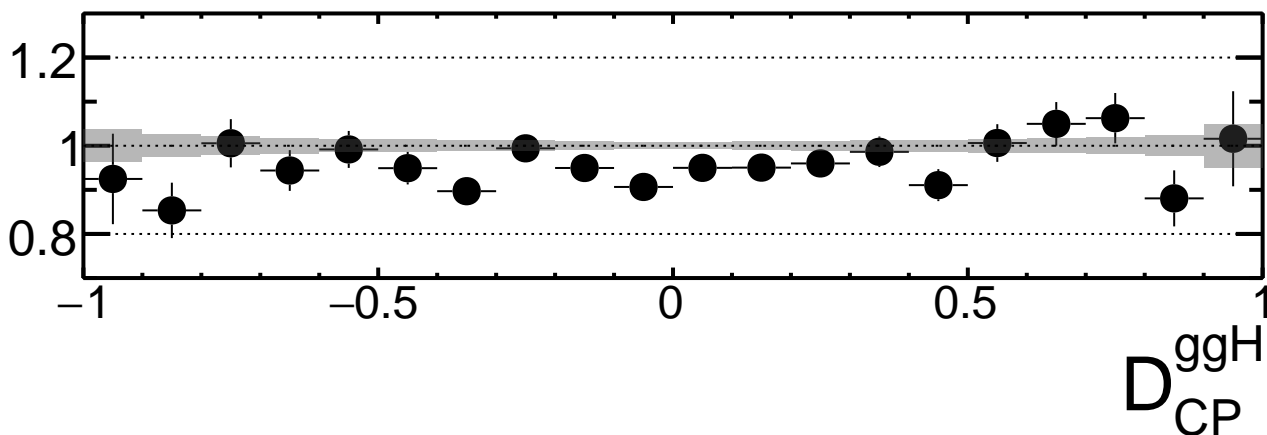

Events / Bin

VBF Category

$\mu\tau_h$

Obs. / Exp.

$D_{CP}^{ggH}$