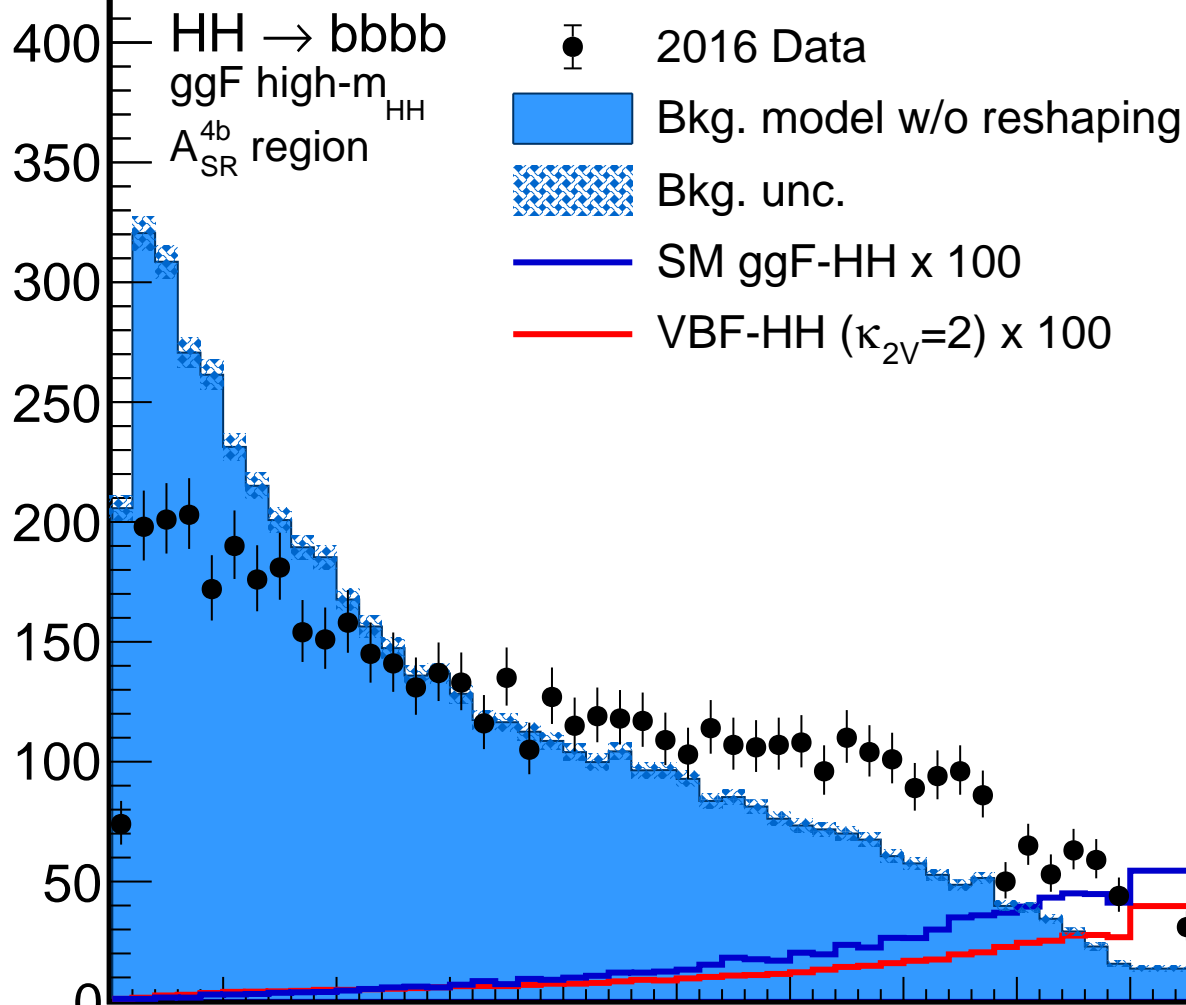

Events

Data/Bkg.

BDT Output