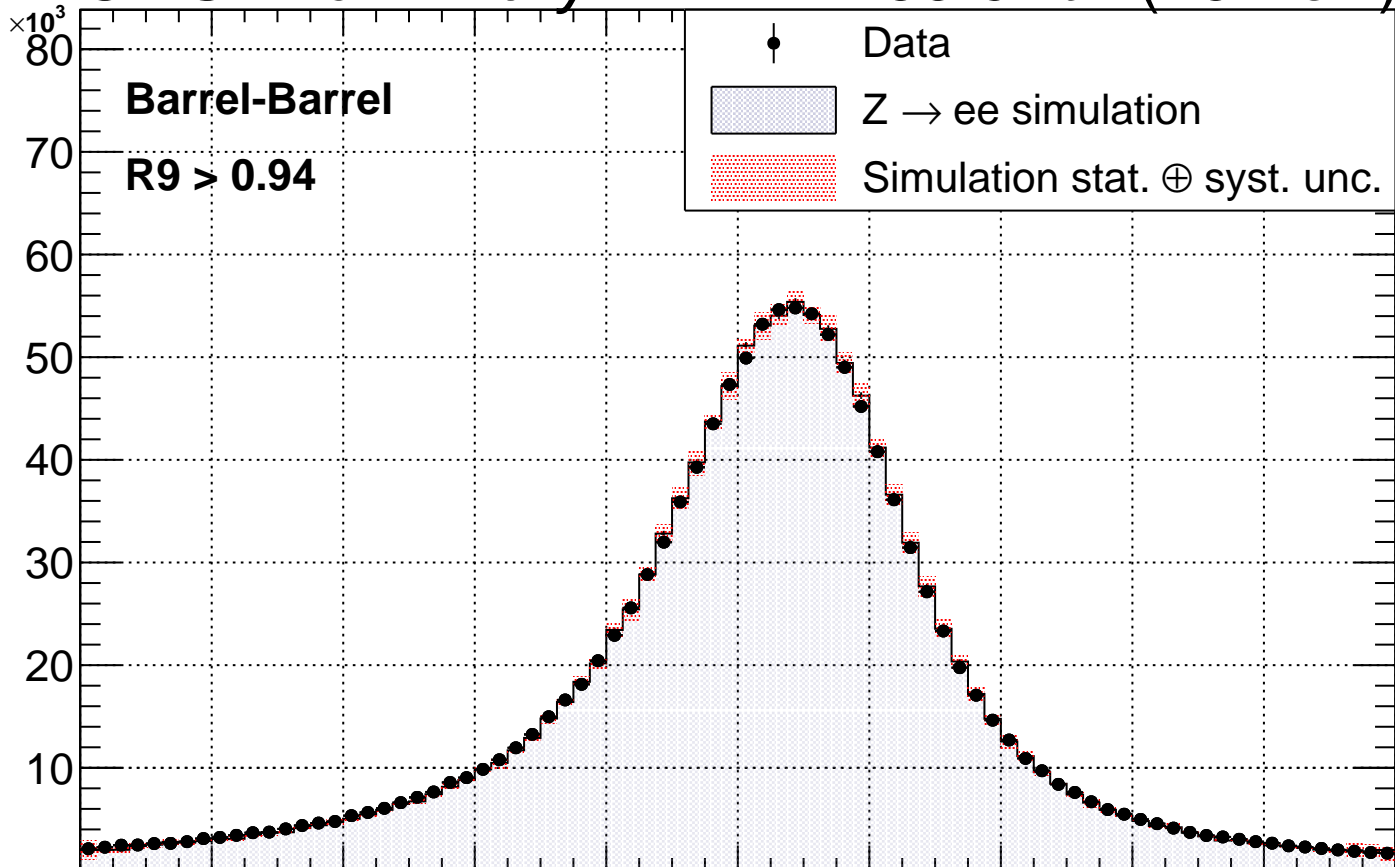

CMS Preliminary

35.9 fb⁻¹ (13 TeV)

Events / 0.25 GeV

Data / MC