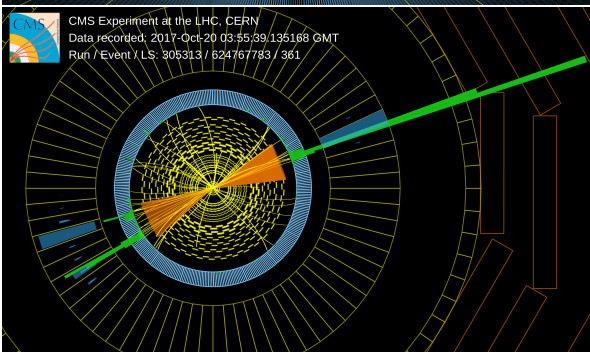

CMS Experiment at the LHC, CERN
Data recorded: 2017-Oct-20 03:55:39.135168 GMT
Run / Event / LS: 305313 / 624767783 / 361