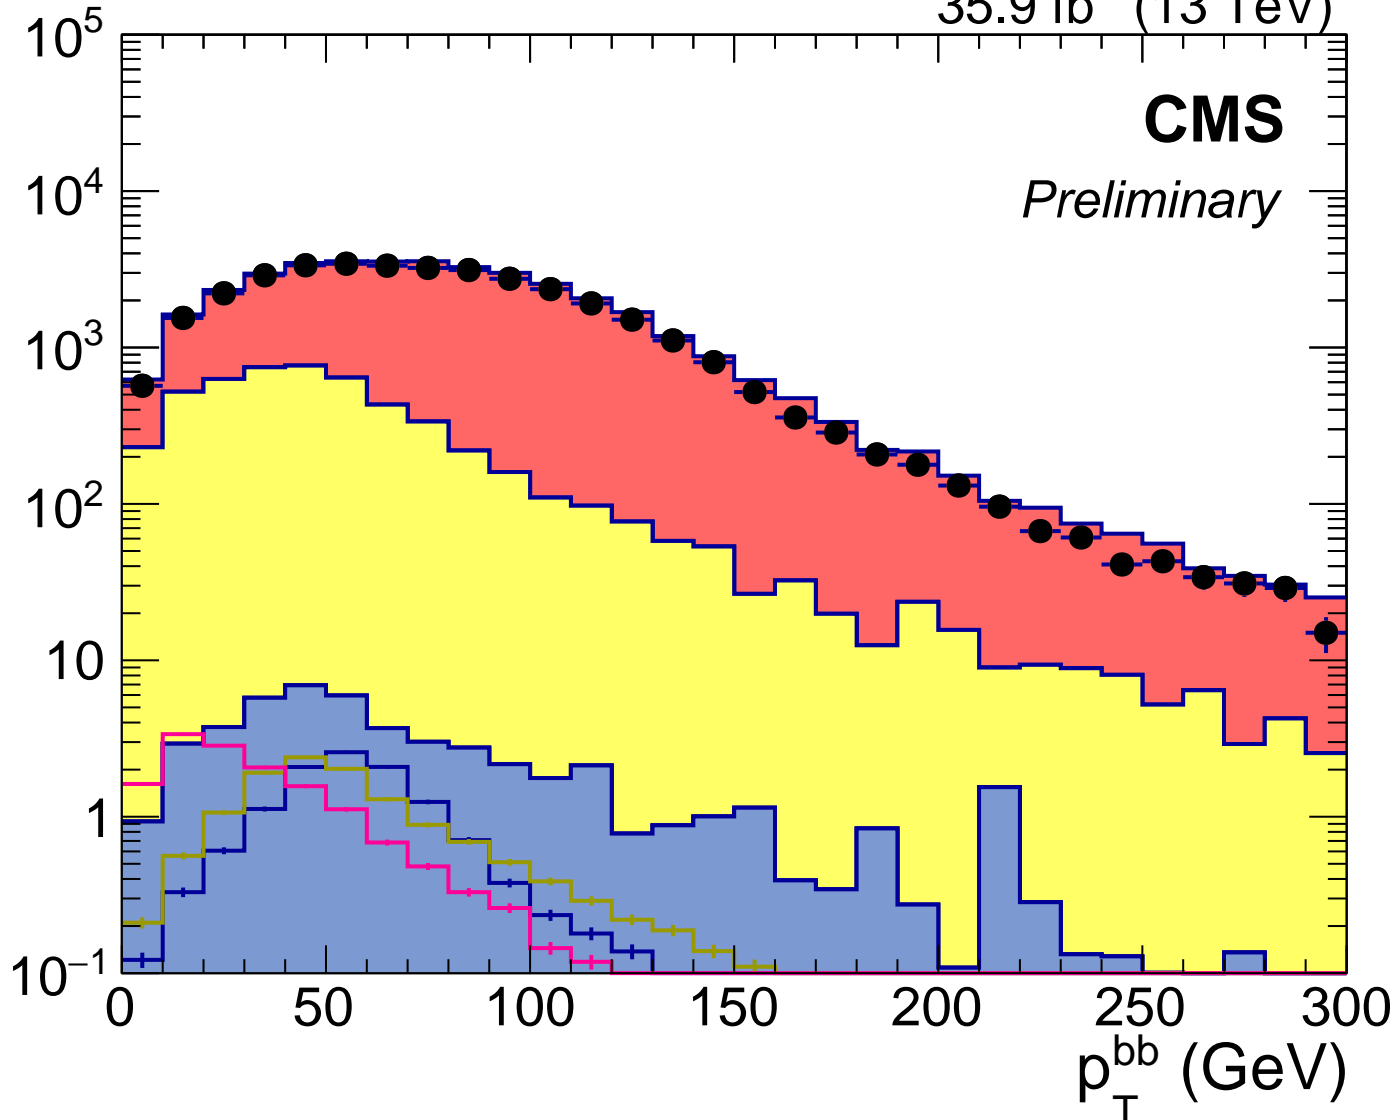

35.9 fb⁻¹ (13 TeV)

CMS

Preliminary

Events / 10 GeV

Data/MC