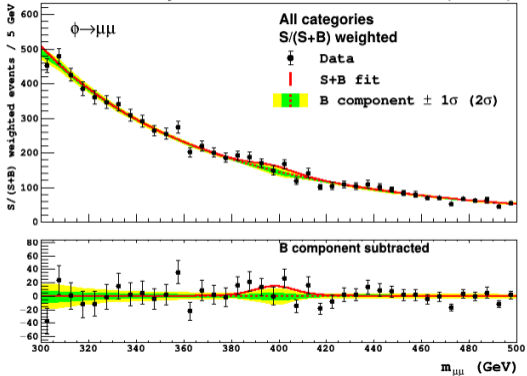

CMS Preliminary

35.9 fb<sup>-1</sup> (13 TeV)

CMS Preliminary

35.9 fb<sup>-1</sup> (13 TeV)