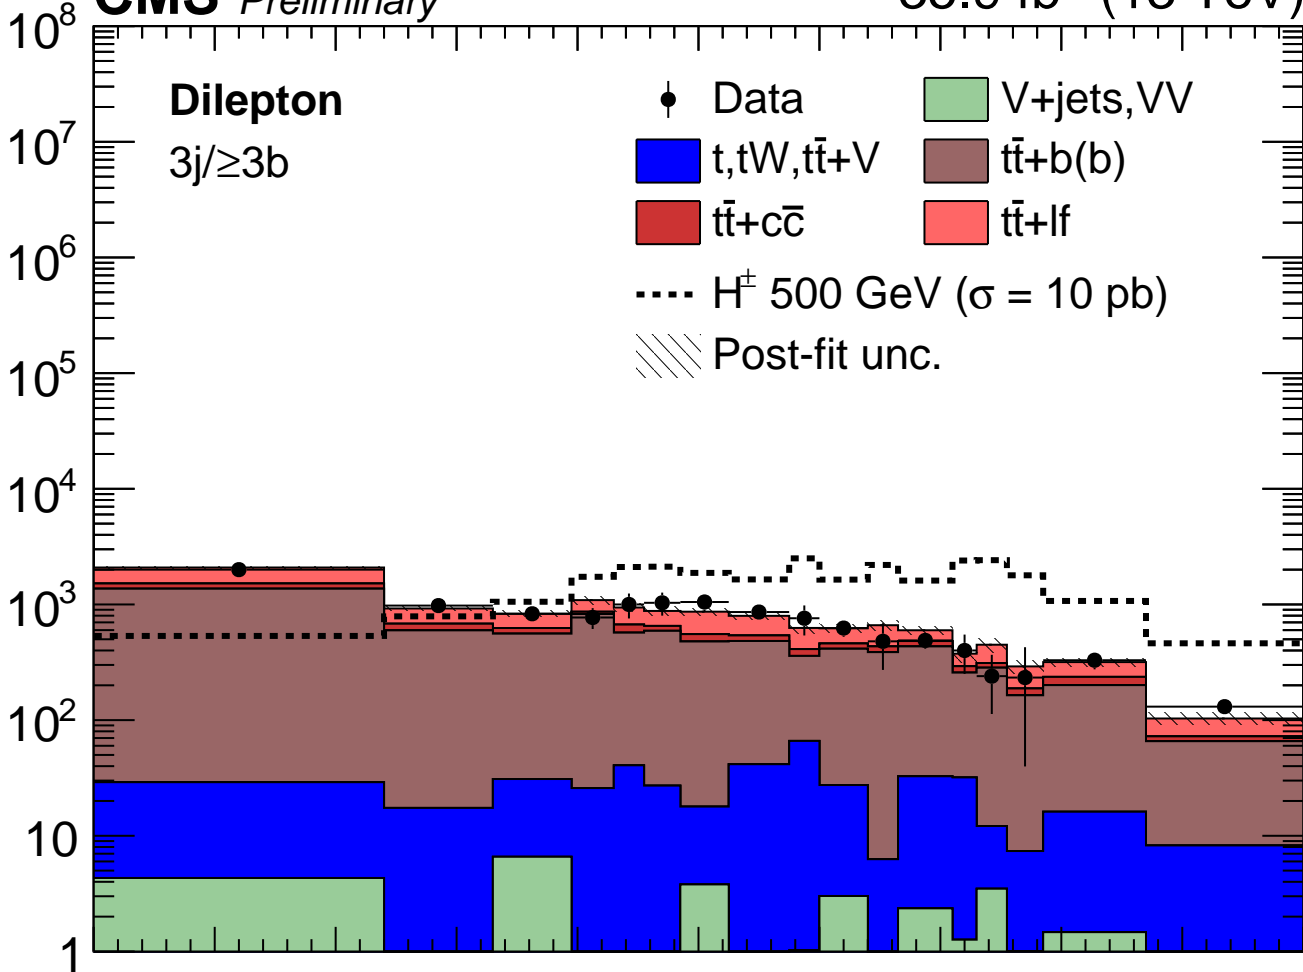

Events / bin

Dilepton

3j/≥3b

Obs./Exp.

DNN discriminator