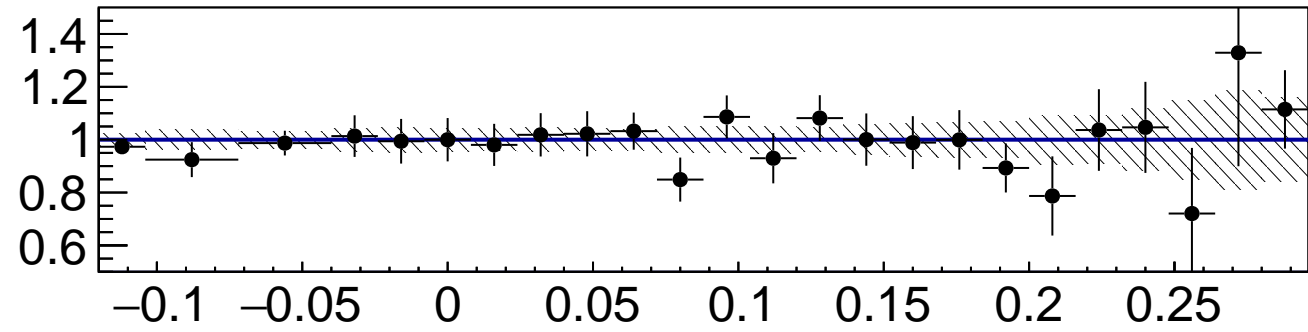

Events / bin

Single muon

5j/≥3b

Obs./Exp.

BDT discriminator