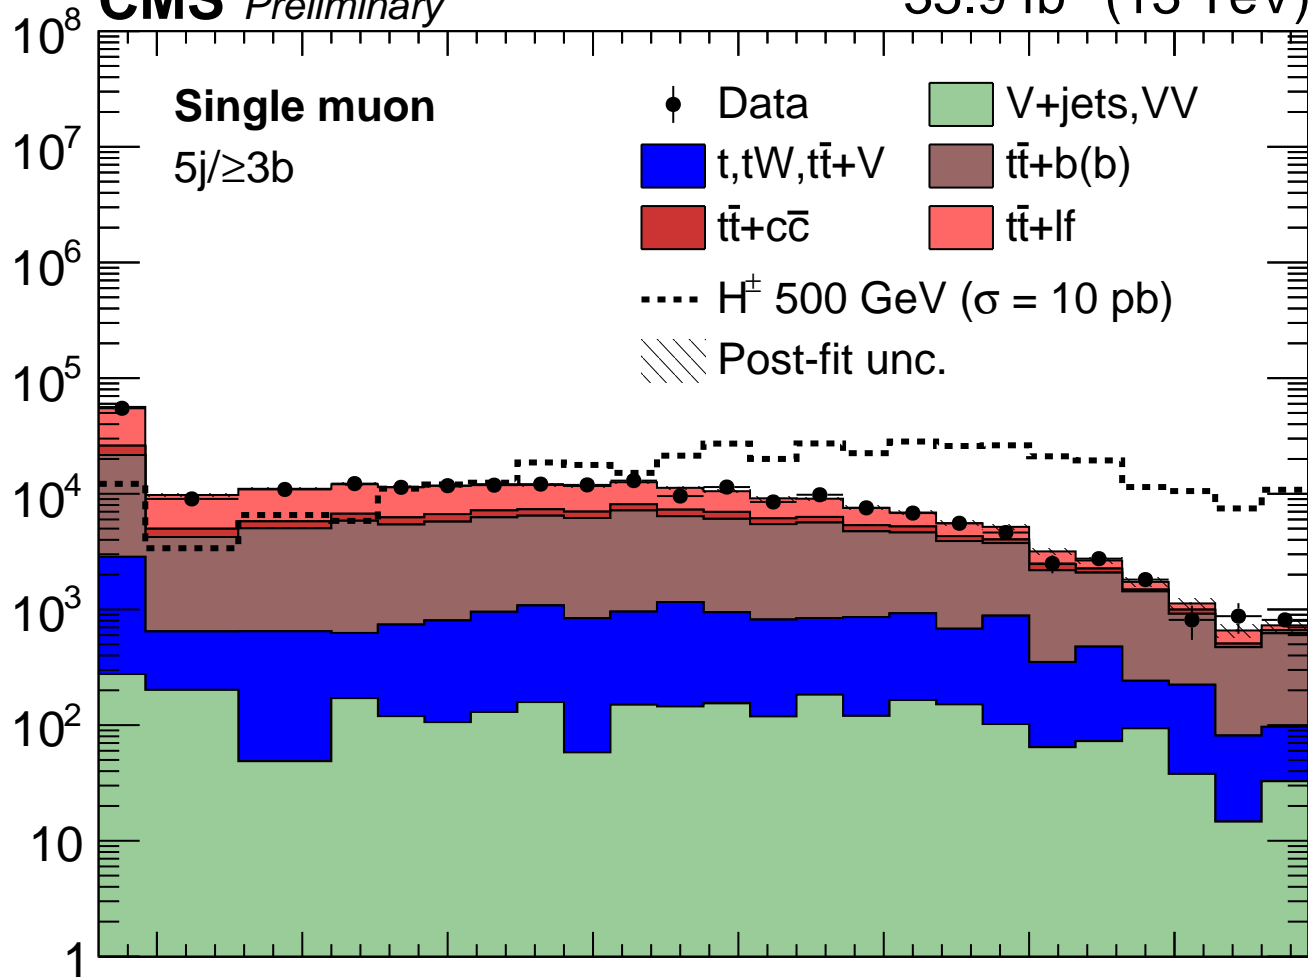

Events / bin

Single muon

5j/≥3b

Obs./Exp.

BDT discriminator