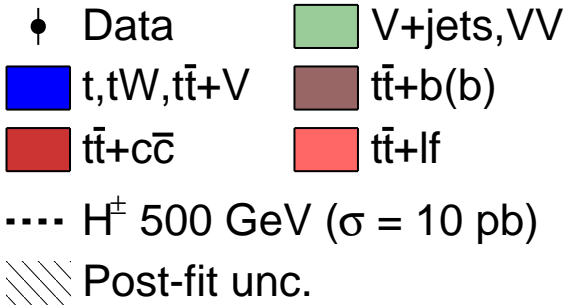

Events / bin

Single muon

5j/≥3b

Obs./Exp.

BDT discriminator