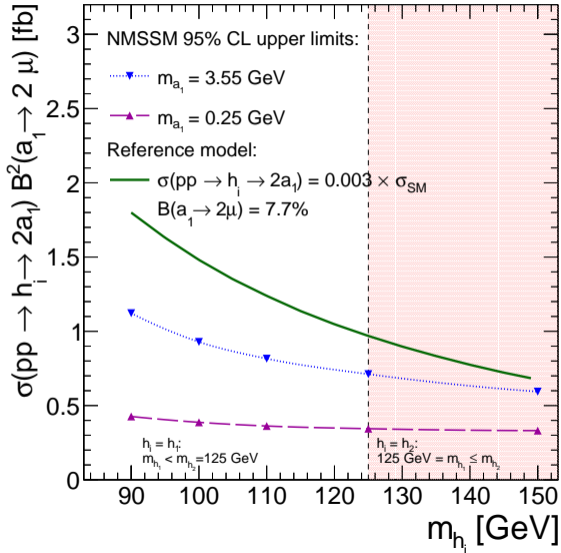

CMS Preliminary

35.9 fb⁻¹ (13 TeV)

CMS Preliminary

35.9 fb⁻¹ (13 TeV)