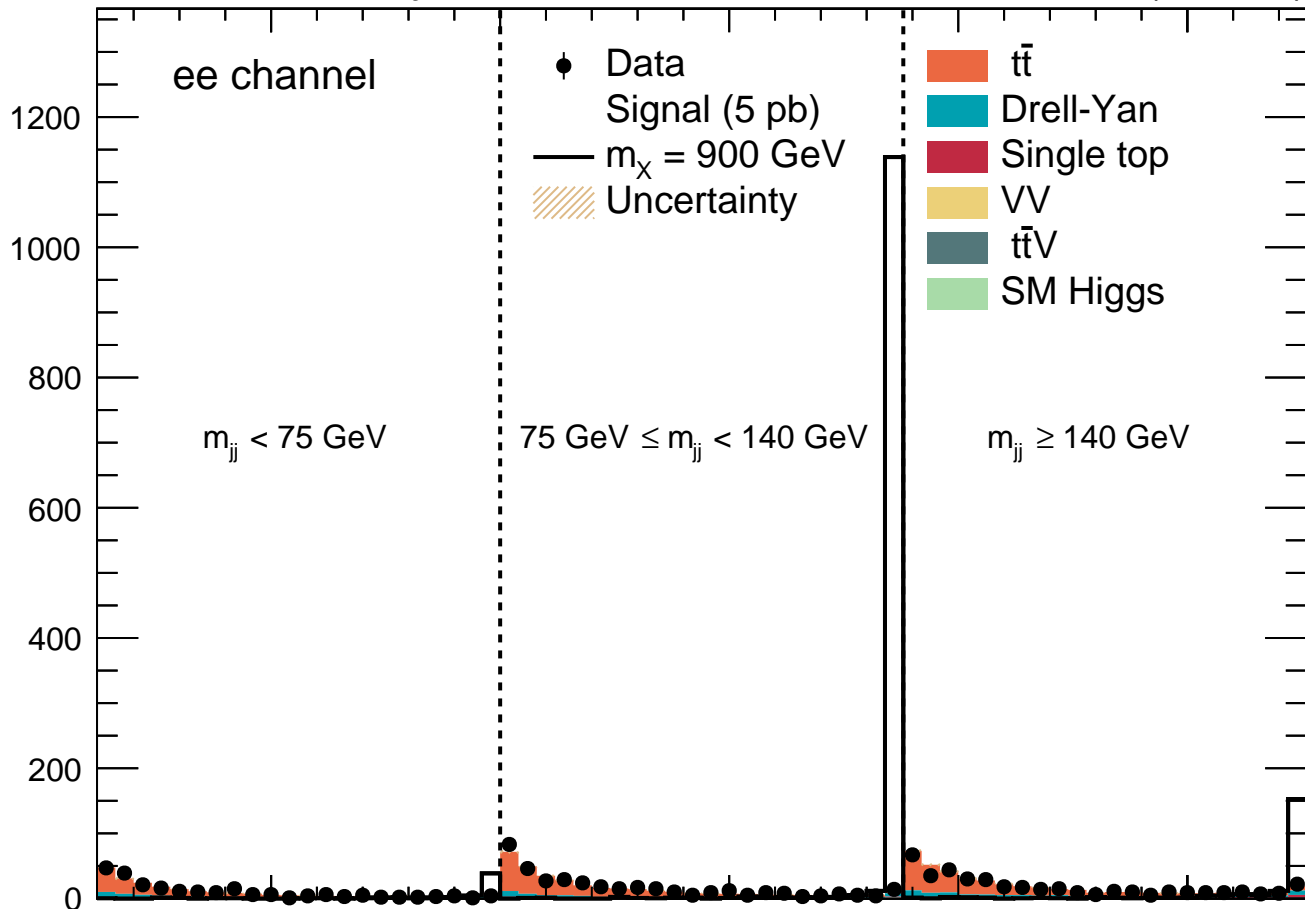

Events

Data / MC

NN output at $m_x = 900$ GeV, m_{jj} bins