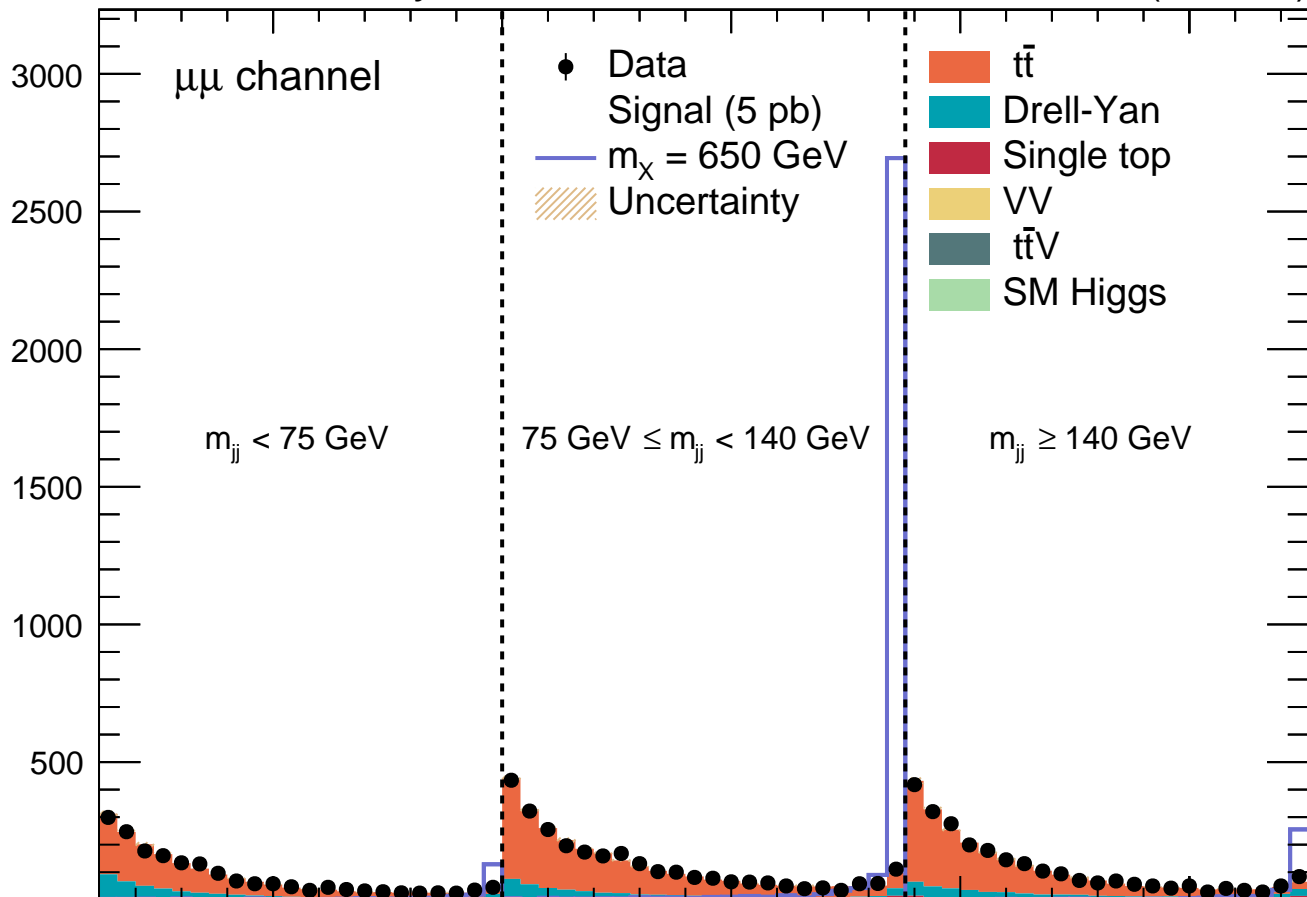

Events

Data / MC

NN output at $m_x = 650$ GeV, m_{jj} bins