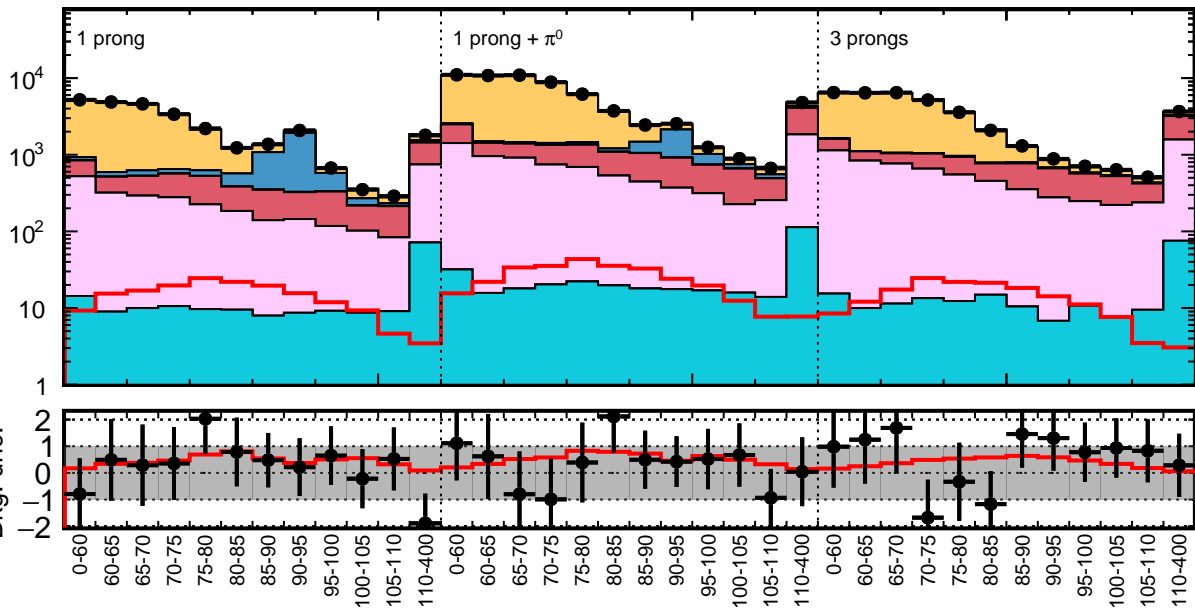

CMS

Preliminary

 $\mu\tau_h, 0 \text{ jet}$ 35.9 fb<sup>-1</sup> (13 TeV)

Events/bin

 $m_{\text{vis}}$  (GeV)