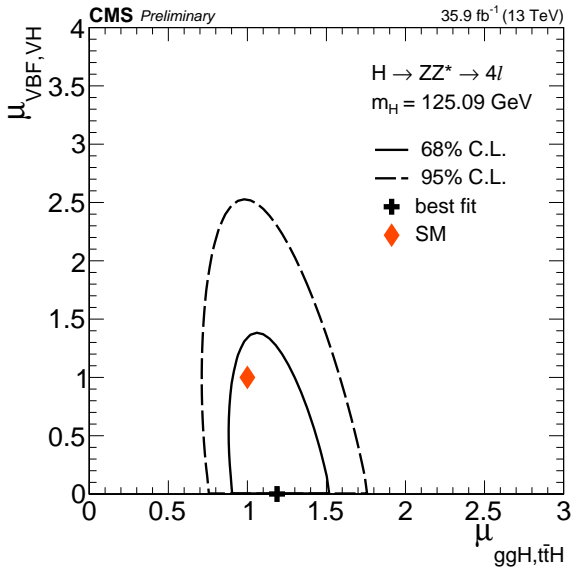

CMS Preliminary 35.9 fb⁻¹ (13 TeV)

CMS Preliminary 35.9 fb⁻¹ (13 TeV)

CMS Preliminary 35.9 fb⁻¹ (13 TeV)