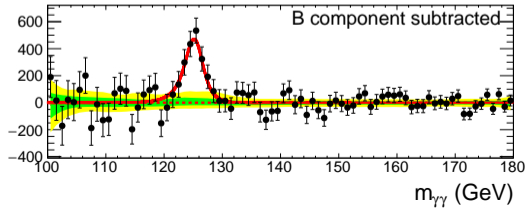

CMS Preliminary 35.9 fb⁻¹ (13 TeV)

CMS Preliminary 35.9 fb⁻¹ (13 TeV)