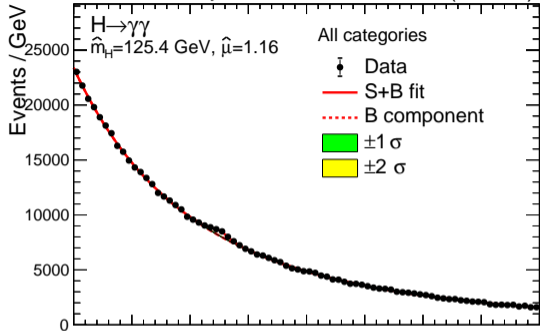

CMS Preliminary 35.9 fb⁻¹ (13 TeV)

CMS Preliminary 35.9 fb⁻¹ (13 TeV)