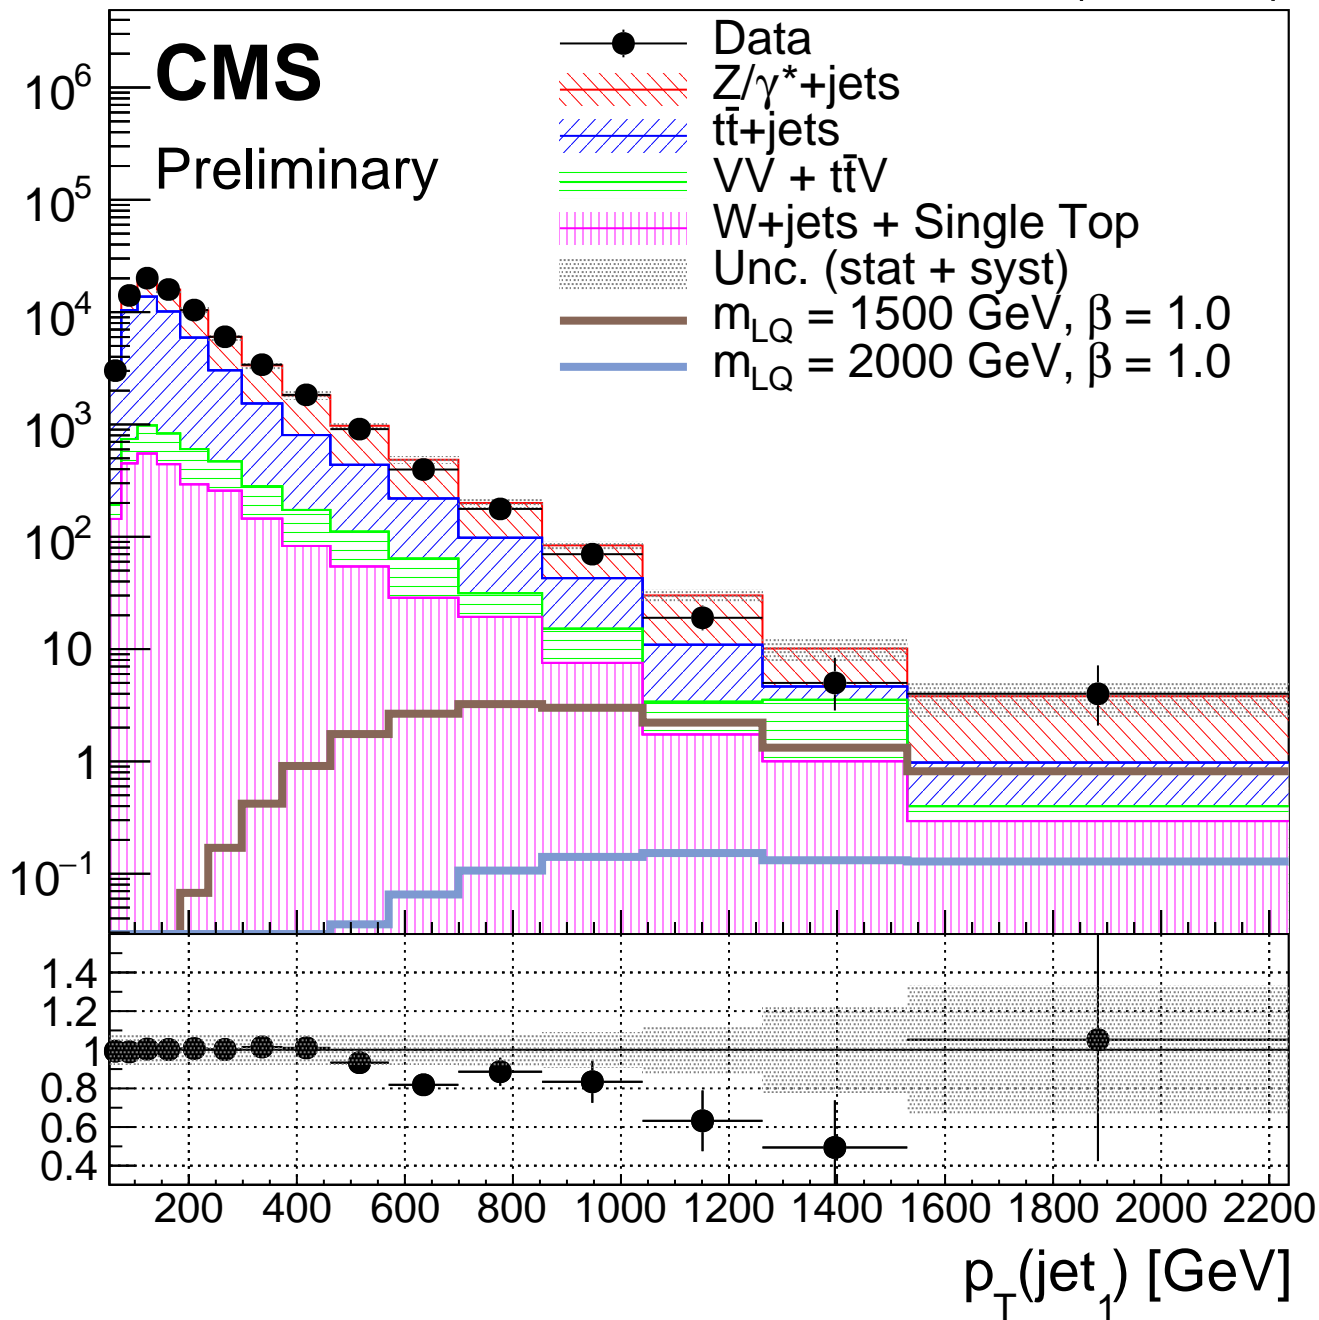

138 fb⁻¹ (13 TeV)

Events / bin

CMS

Preliminary

Data/MC

 $p_T(\text{jet}_1)$ [GeV]