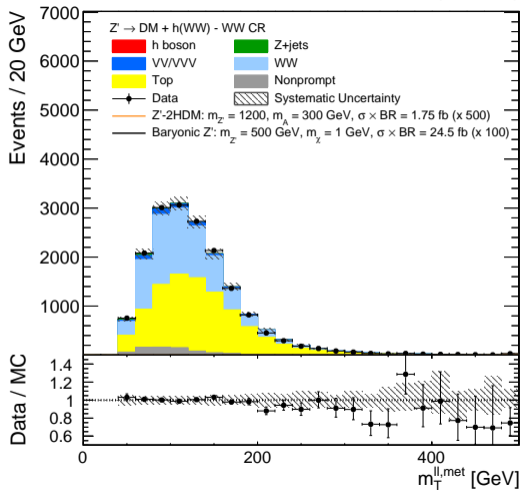

CMS Preliminary

35.9 fb⁻¹ (13 TeV)

CMS Preliminary

35.9 fb⁻¹ (13 TeV)