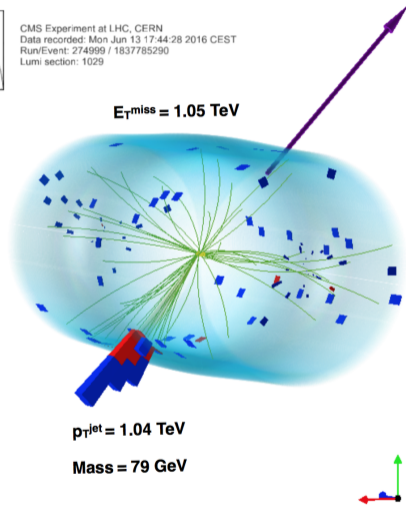

CMS Experiment at LHC, CERN  
Data recorded: Mon Jul 4 04:11:13 2016 CEST  
Run/Event: 276283 / 289130967  
Lumi section: 149

(a)

CMS Experiment at LHC, CERN  
Data recorded: Mon Jun 13 17:44:28 2016 CEST  
Run/Event: 274999 / 1837785290  
Lumi section: 1029