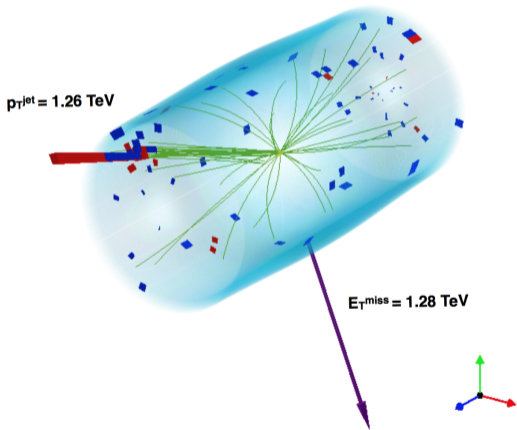

CMS Experiment at LHC, CERN  
Data recorded: Mon Jul 4 04:11:13 2016 CEST  
Run/Event: 276283 / 289130967  
Lumi section: 149

(a)

CMS Experiment at LHC, CERN  
Data recorded: Mon Jun 13 17:44:28 2016 CEST  
Run/Event: 274999 / 1837785290  
Lumi section: 1029