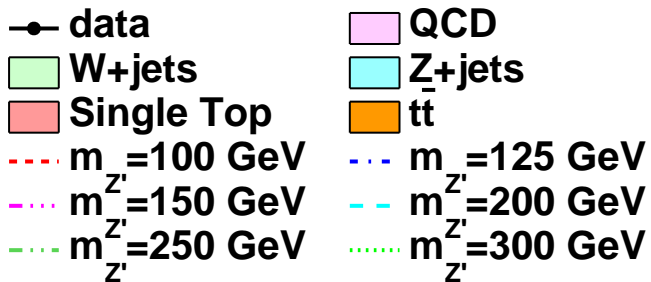

2.7 fb<sup>-1</sup> (13 TeV)

Events

**CMS**

*Preliminary*

Data/MC