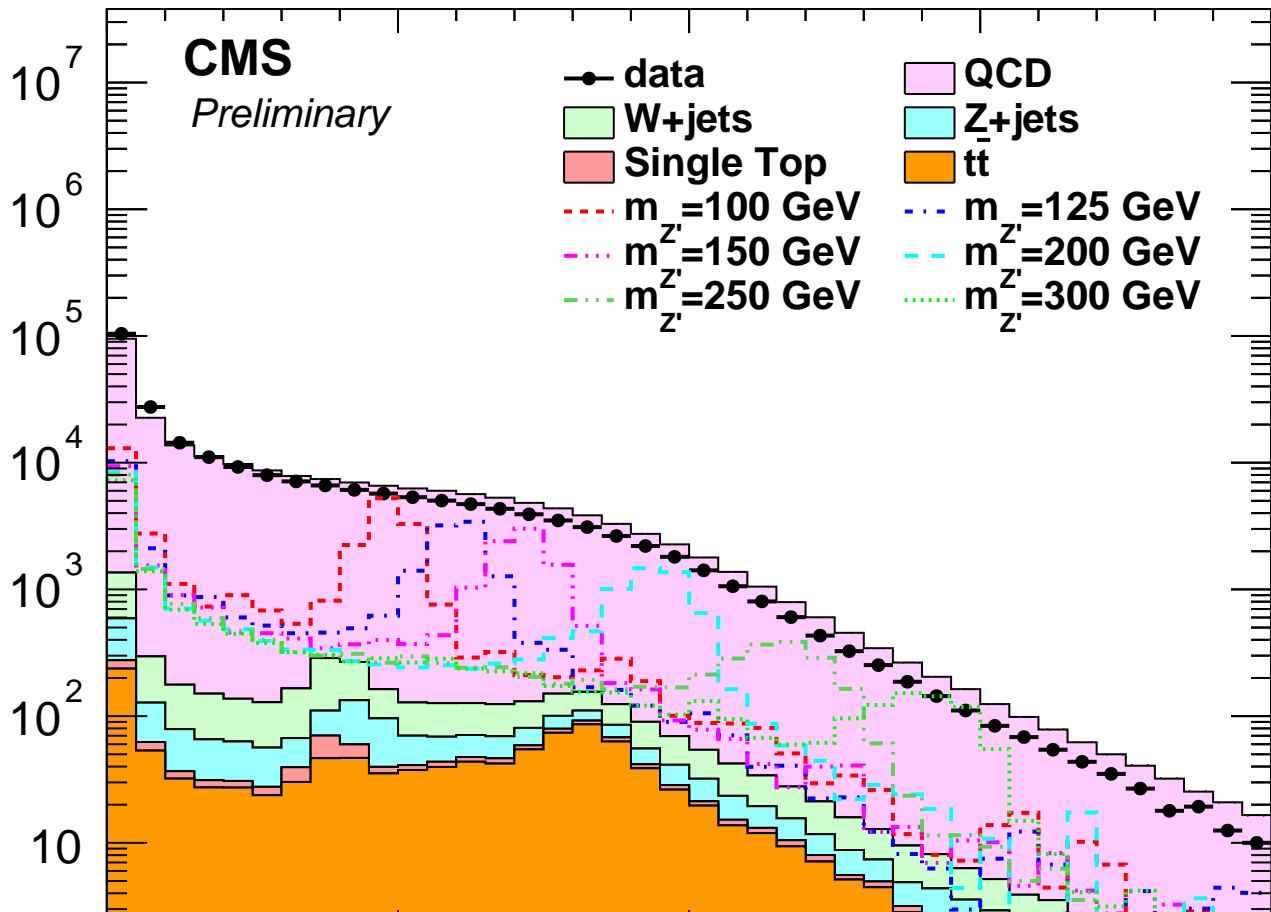

2.7 fb<sup>-1</sup> (13 TeV)

Events

**CMS**

*Preliminary*

Data/MC