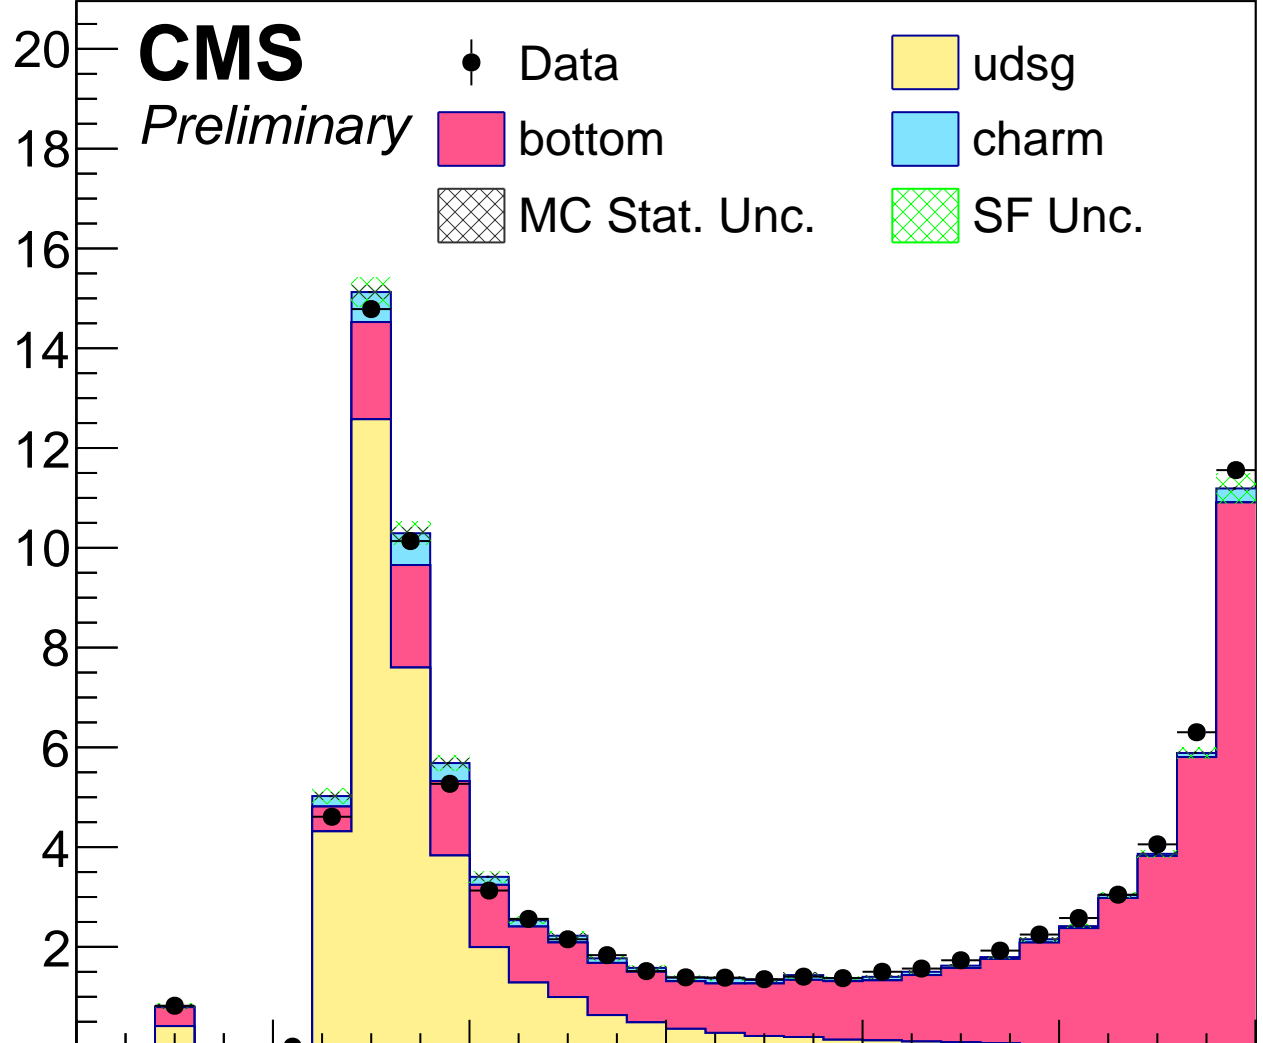

41.5 fb⁻¹ (13 TeV)

Jets

×10³

CMS

Preliminary

Data/MC

DeepCSV CvsL