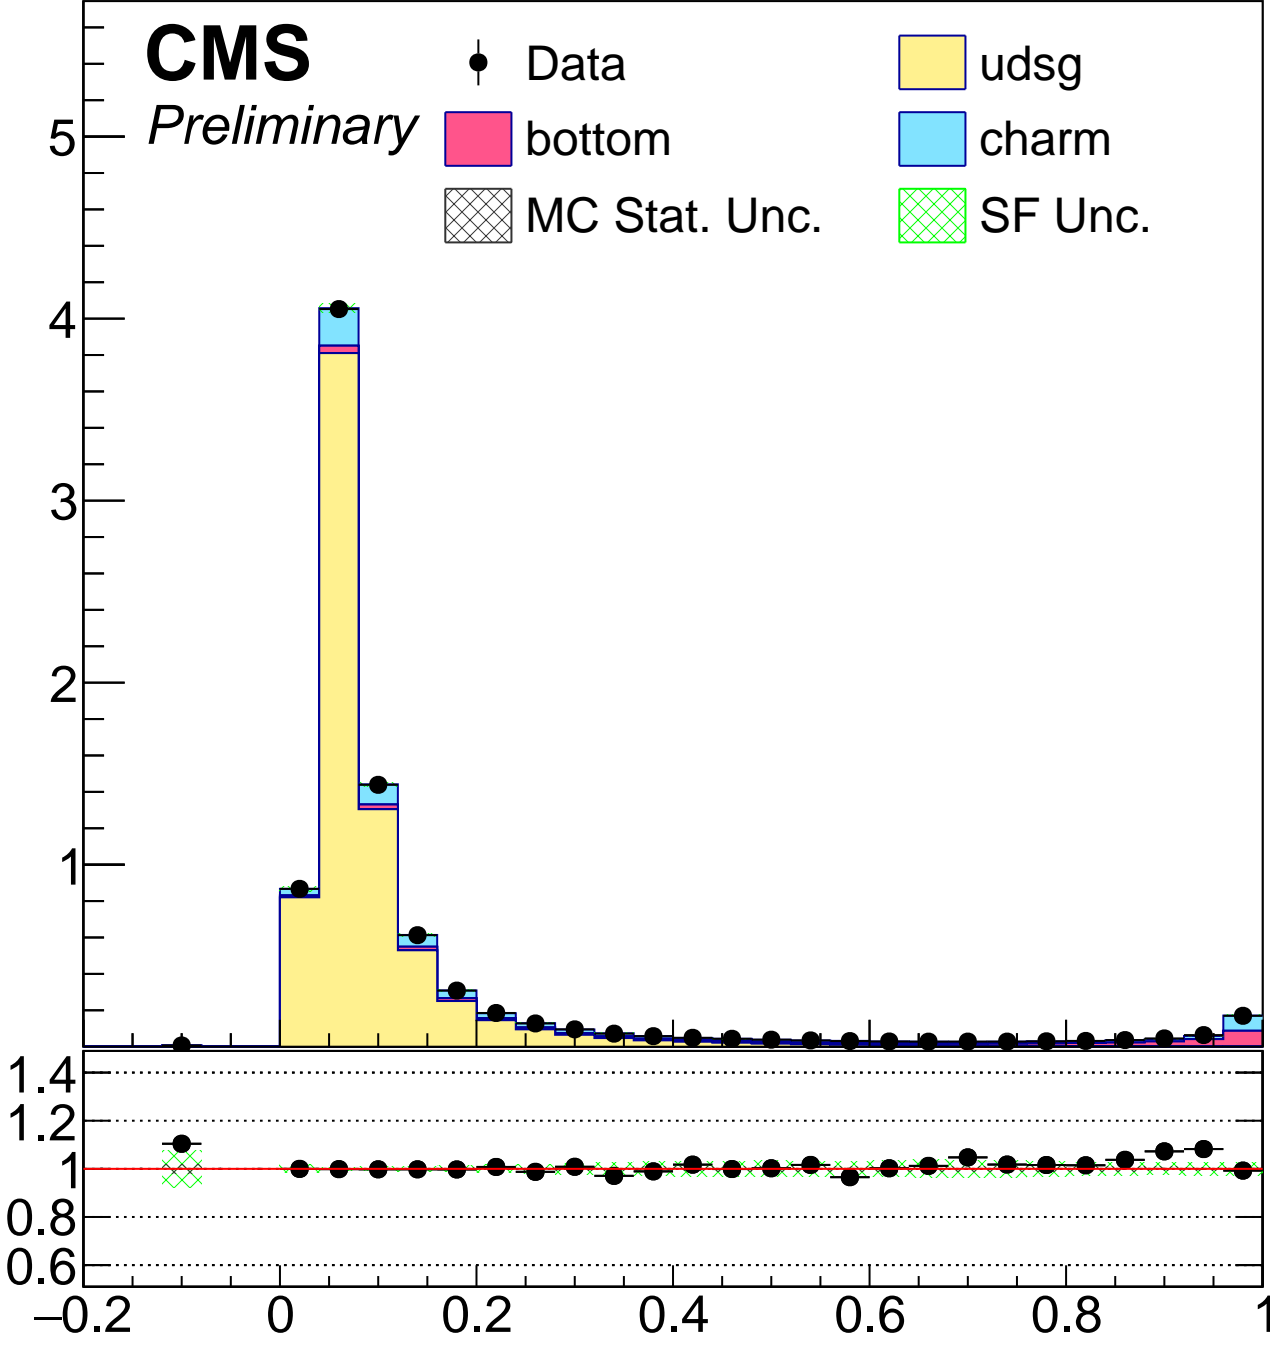

41.5 fb⁻¹ (13 TeV)

Jets

×10⁶

CMS

Preliminary

Data/MC

DeepJet CvsL