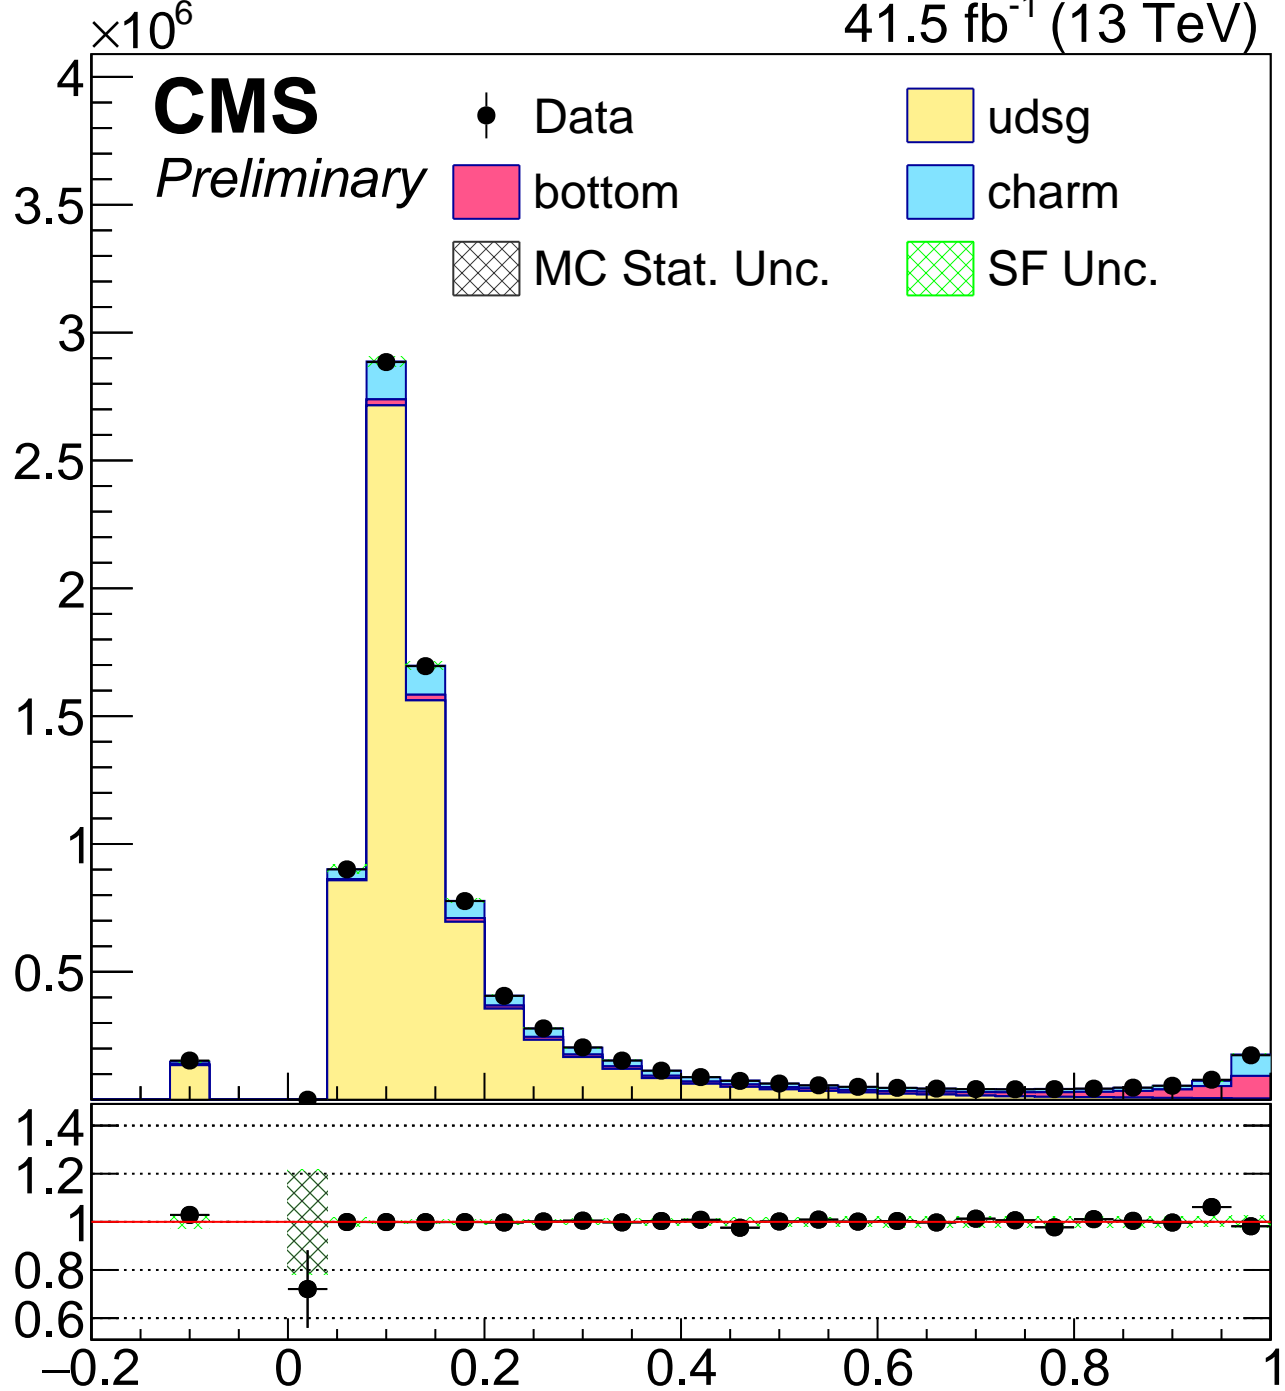

41.5 fb⁻¹ (13 TeV)

Jets

CMS

Preliminary

Data/MC

DeepCSV CvsL