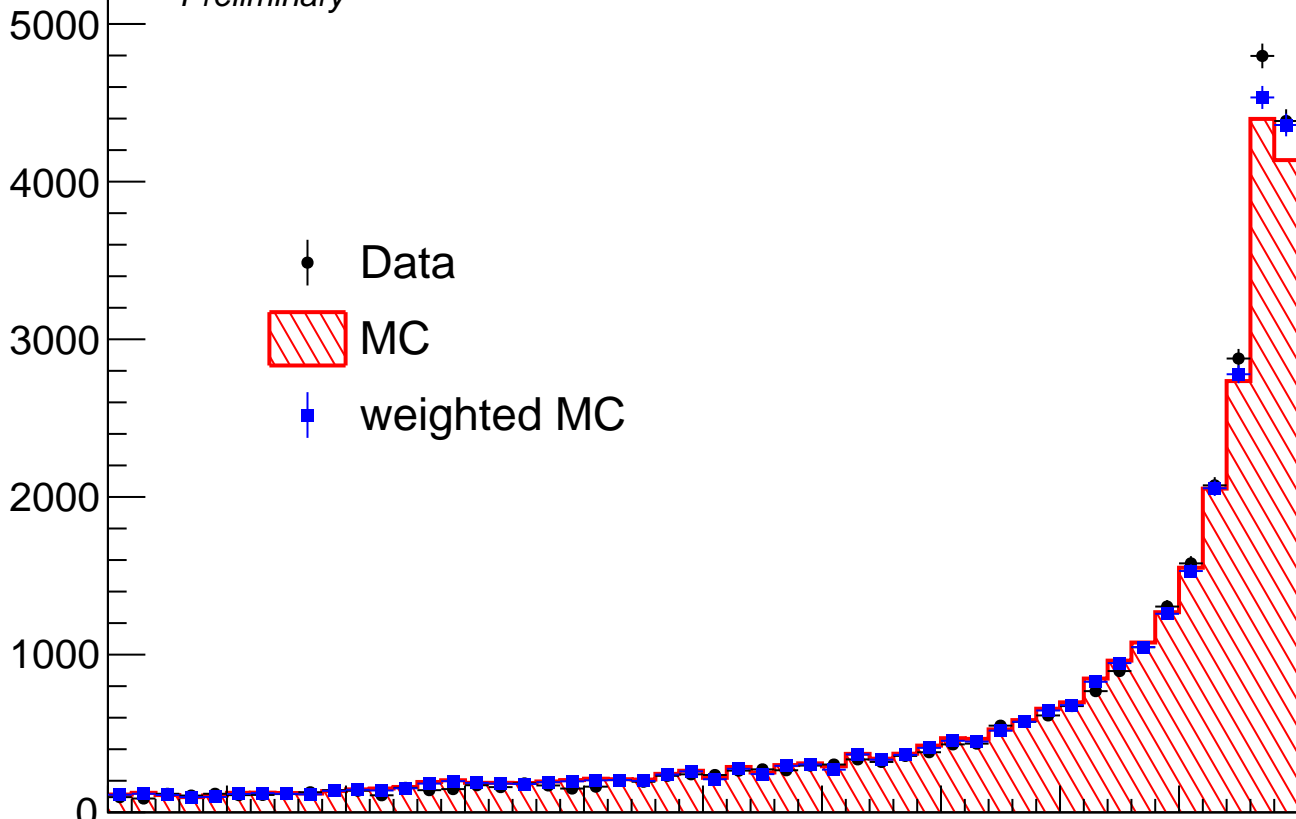

20.0 fb⁻¹(13 TeV)

CMS

Preliminary

Entries / 0.002

- Data
- ▨ MC
- weighted MC

Data / MC

MVA_B