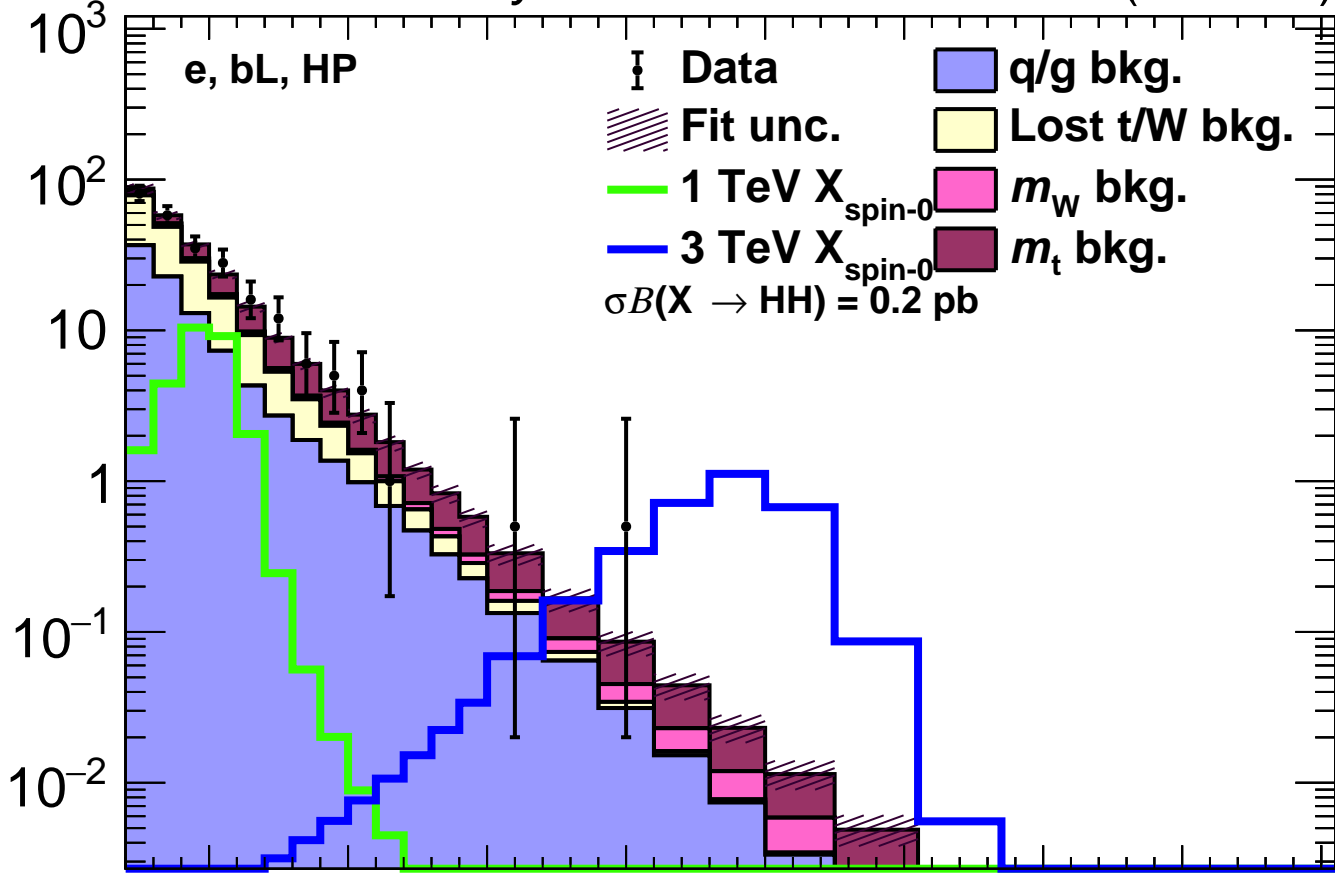

Events / 100 GeV

e, bL, HP

Data / fit