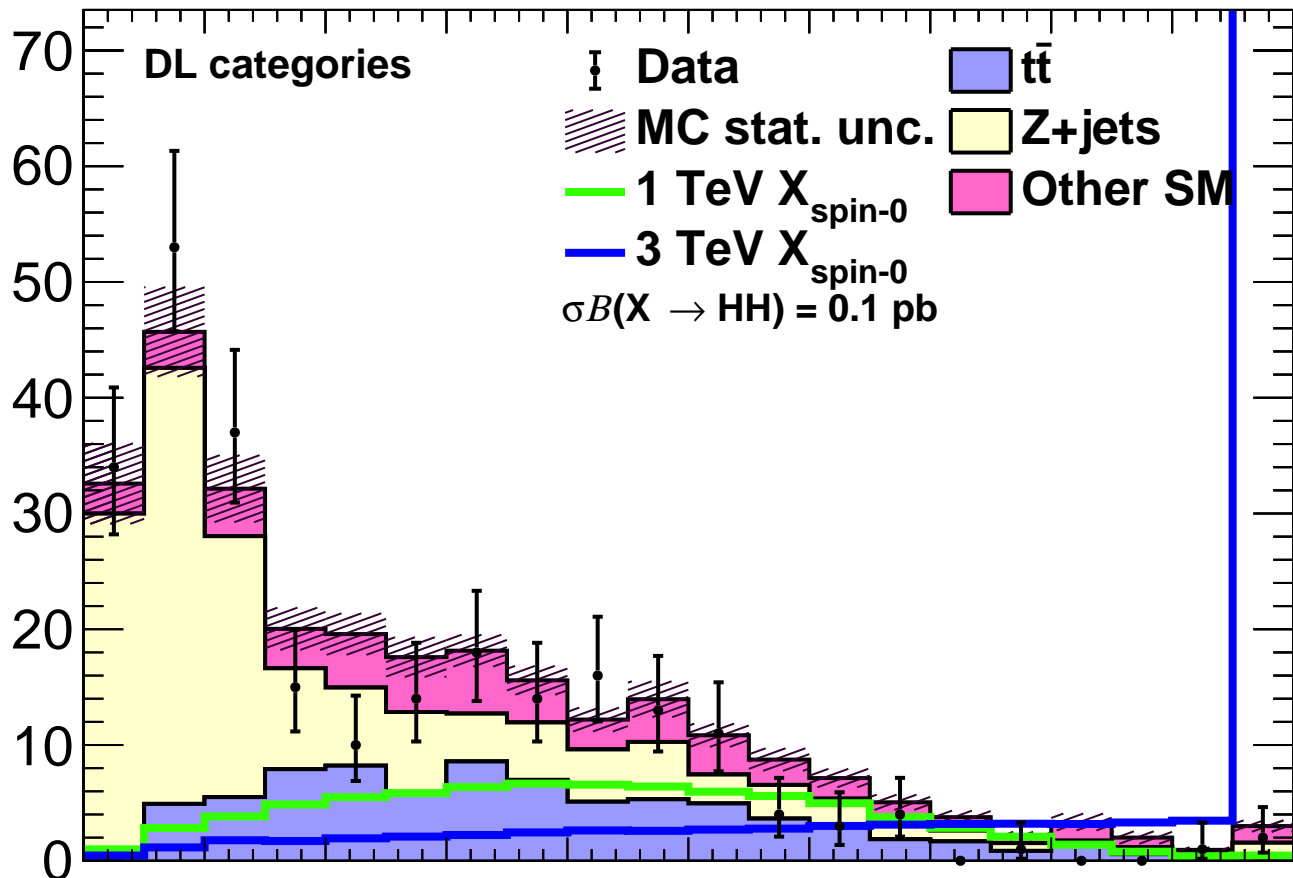

Events / 25 GeV

Data / MC

MET [GeV]