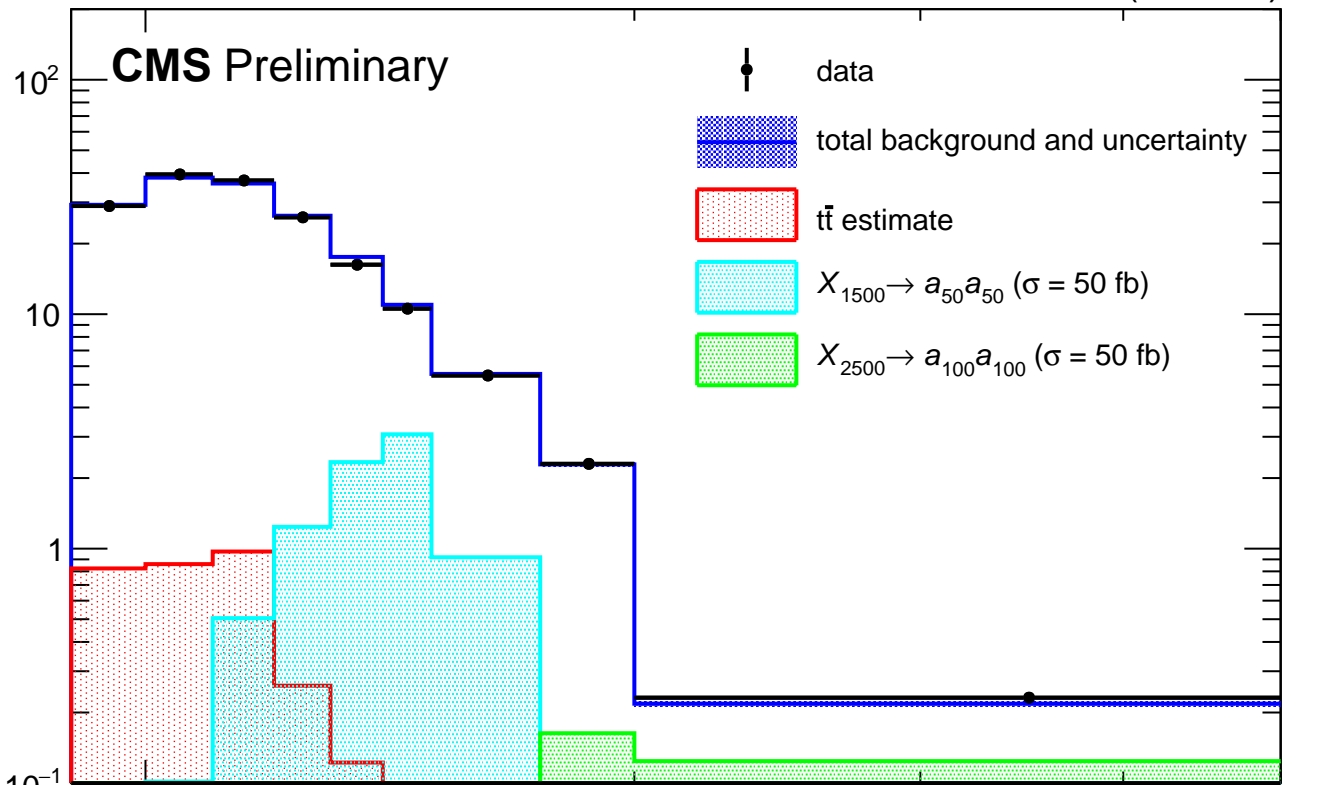

138 fb⁻¹ (13 TeV)

events / GeV

CMS Preliminary

data - bkg

 σ_{data} 