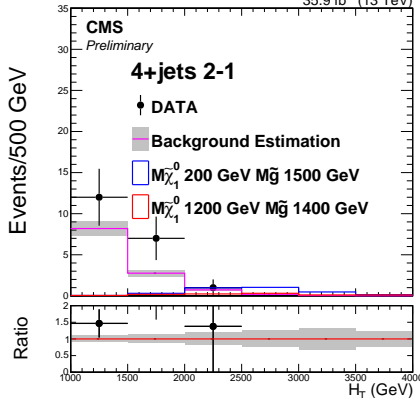

35.9 fb<sup>-1</sup> (13 TeV)35.9 fb<sup>-1</sup> (13 TeV)35.9 fb<sup>-1</sup> (13 TeV)35.9 fb<sup>-1</sup> (13 TeV)35.9 fb<sup>-1</sup> (13 TeV)35.9 fb<sup>-1</sup> (13 TeV)