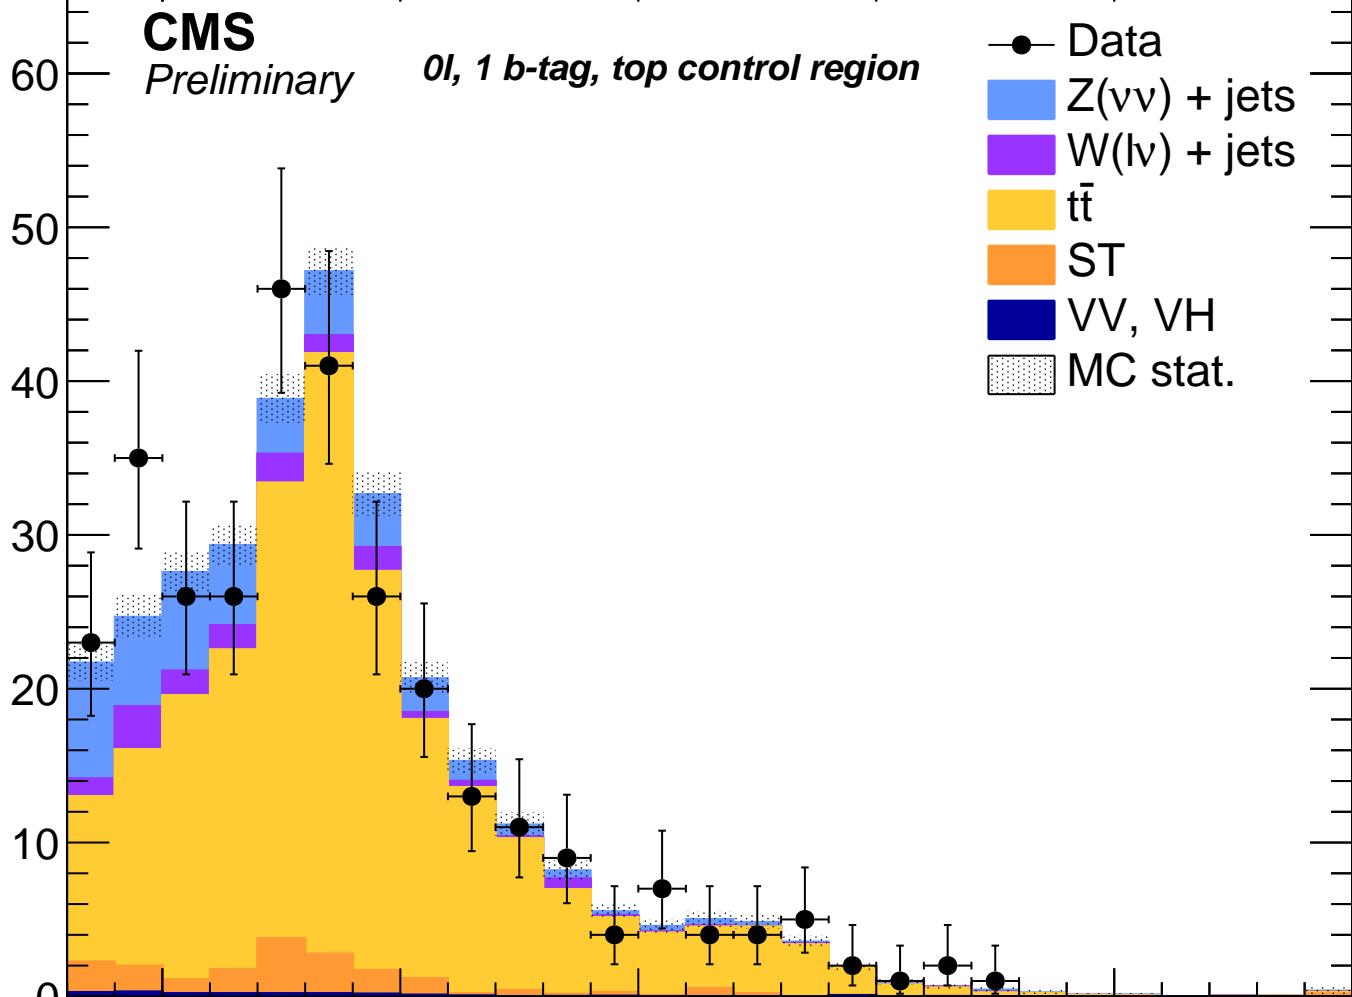

$X \rightarrow Vh \rightarrow (\ell\ell, \ell\nu, \nu\nu)bb$ 2.17 fb<sup>-1</sup> (13 TeV)

Events

Data / Bkg