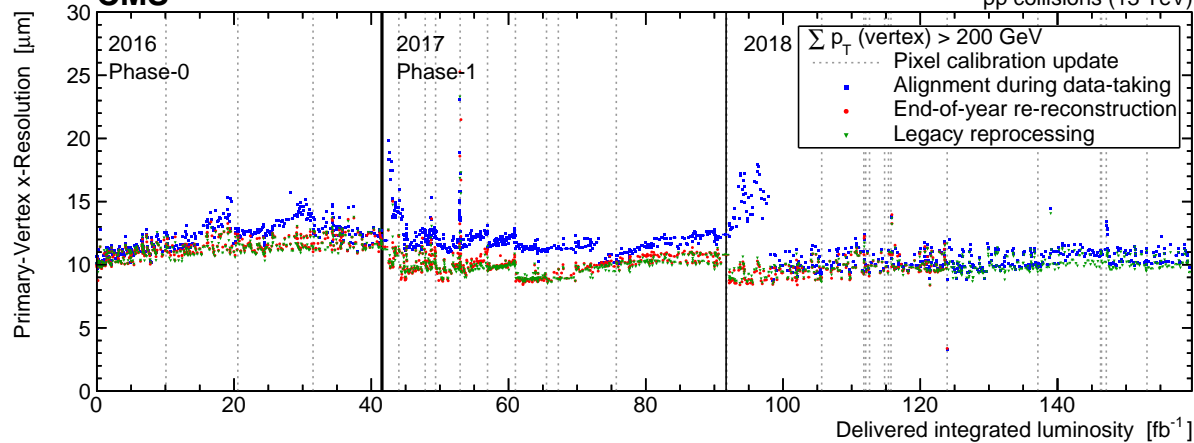

**CMS**

pp collisions (13 TeV)

**CMS**

pp collisions (13 TeV)