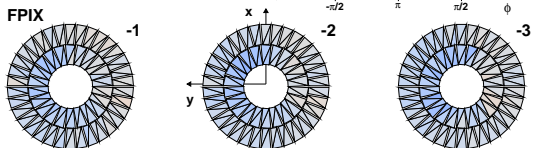

CMS

Legacy reprocessing
10 Aug 2017 vs. 03 Aug 2017

CMS Simulation

Alignment simulation
Legacy MC 2017 vs. Ideal