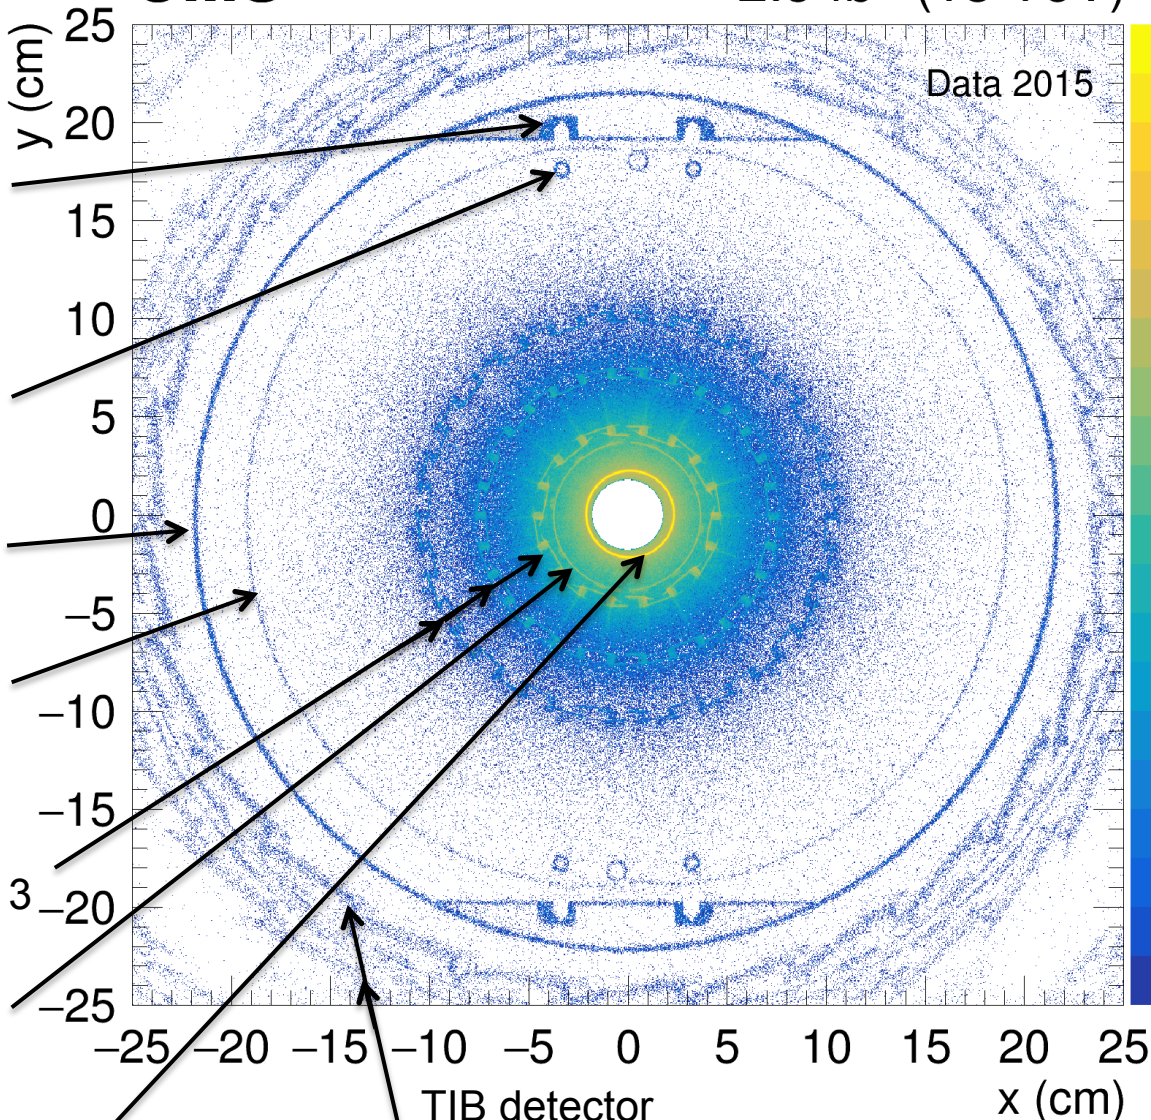

CMS

2.5 fb⁻¹ (13 TeV)

Data 2015

Events/(0.4×0.4 mm²)

BPIX detector support rails

BPIX detector longitudinal support

Pixel detector support tube

BPIX detector outer shield

BPIX detector layer 1, 2, and 3

BPIX detector inner shield

Beam pipe

TIB detector layer 1