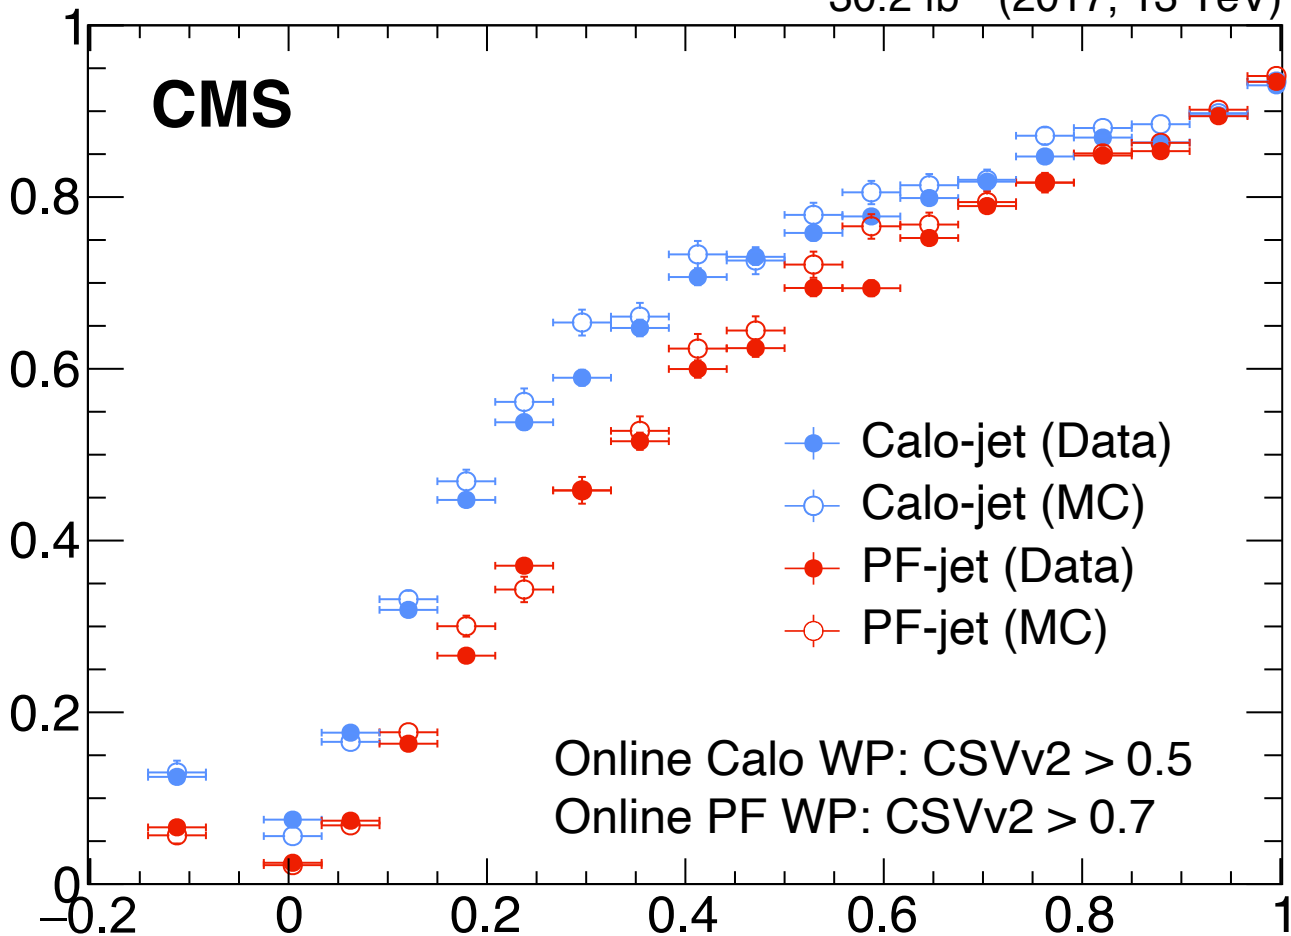

Efficiency

CMS

Offline DeepCSV value