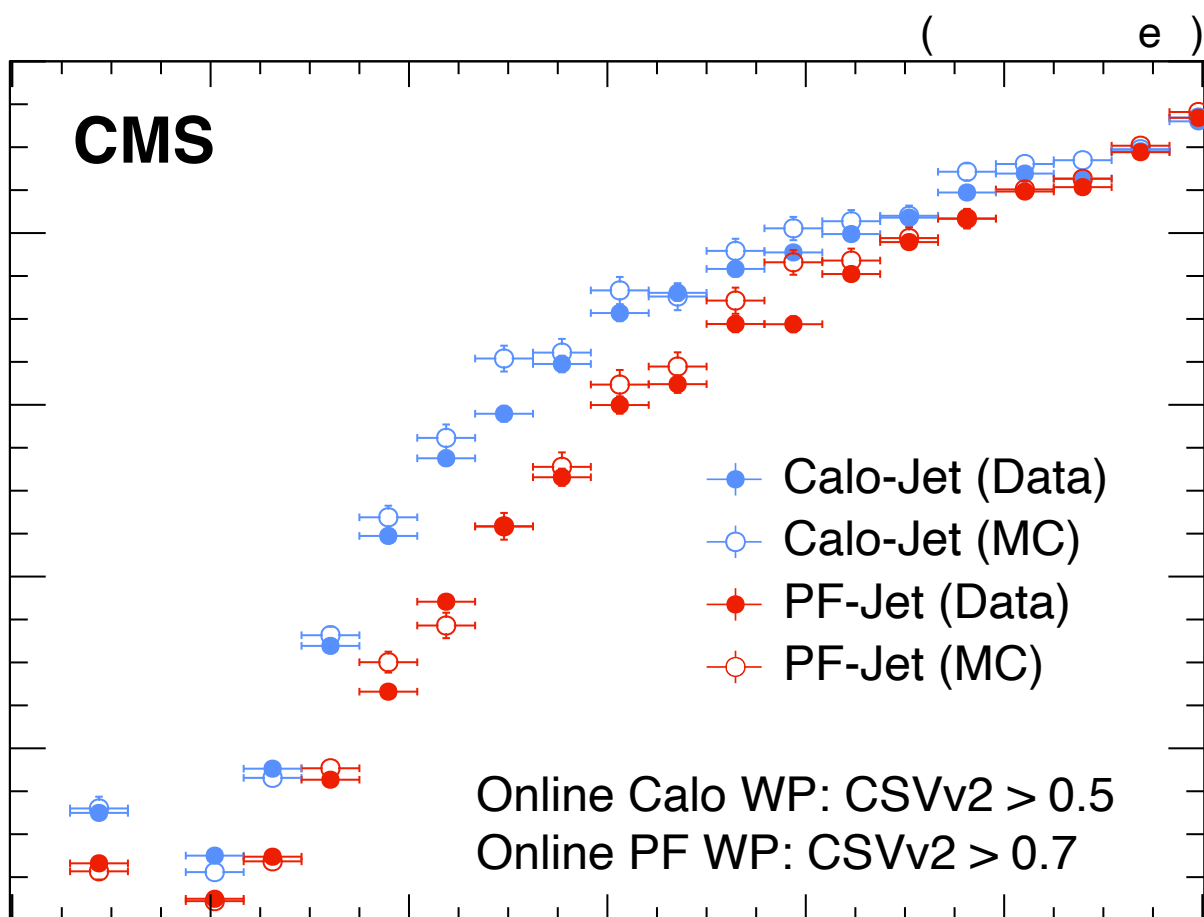

e

Offline DeepCSV Value