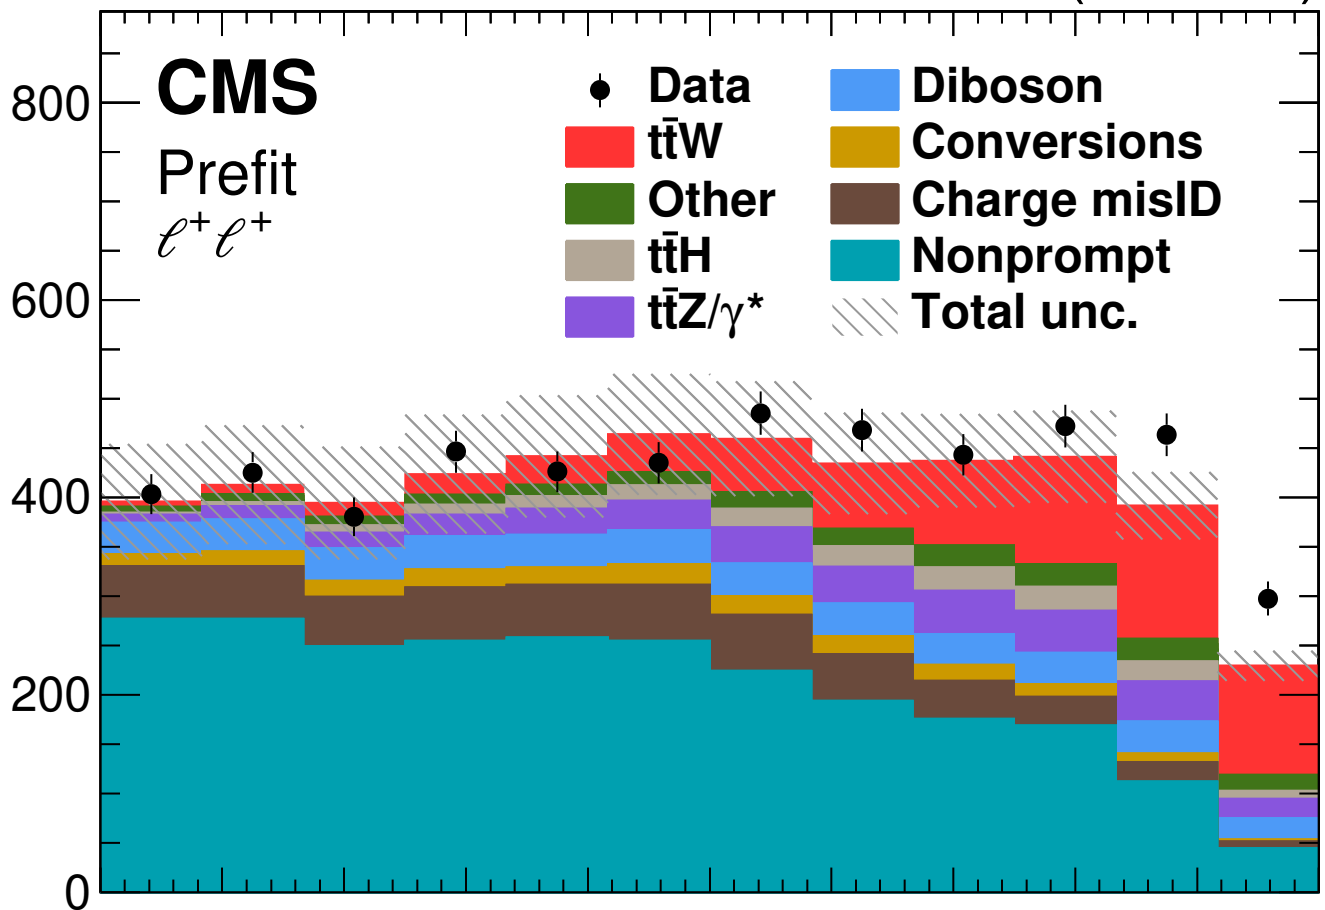

138 fb⁻¹ (13 TeV)

Events / 0.083

Data / Pred.

NN discriminant