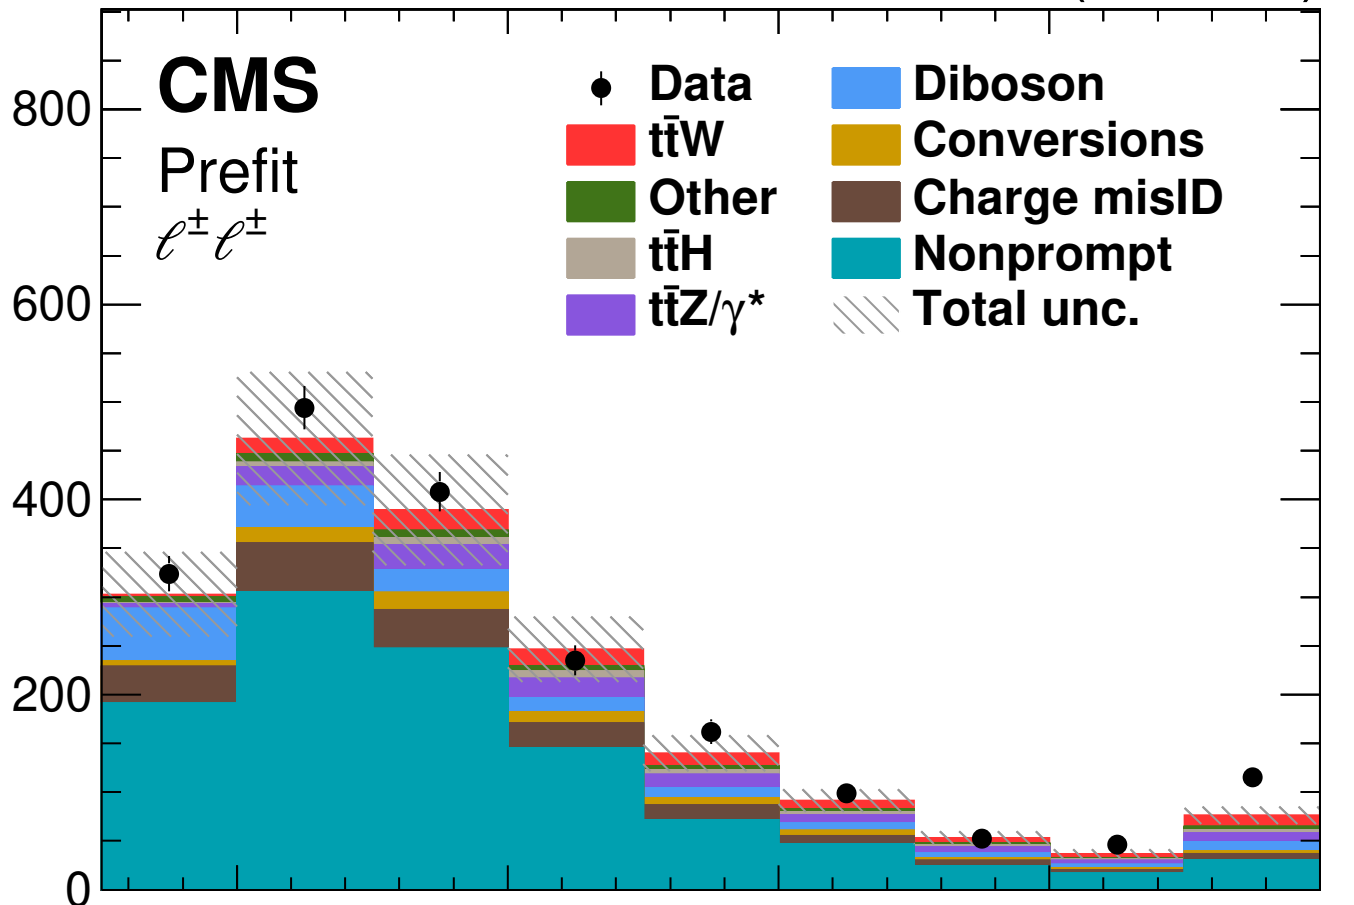

138 fb⁻¹ (13 TeV)

Events / 25 GeV

Data / Pred.