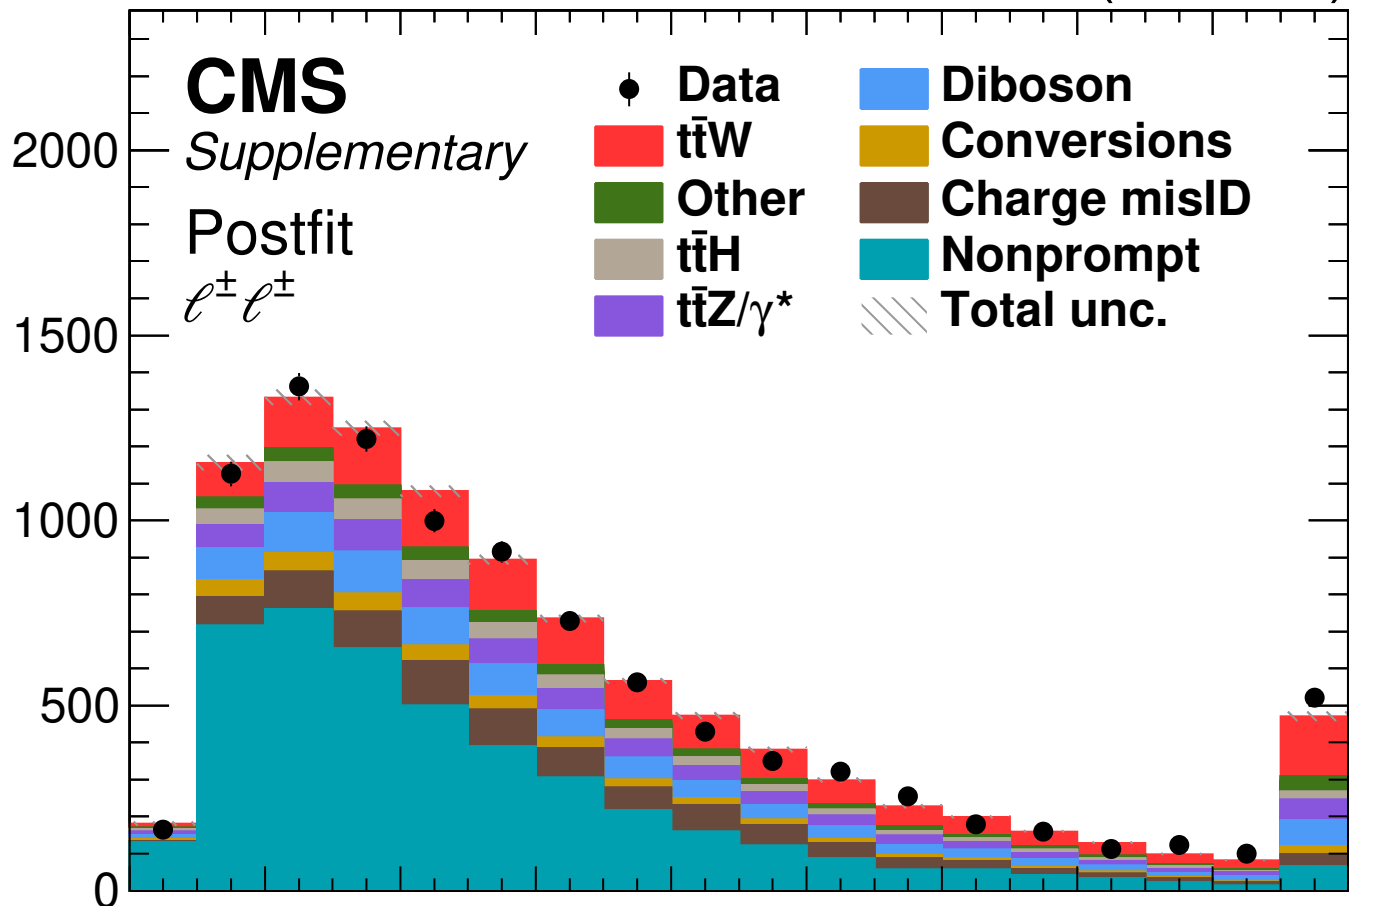

138 fb⁻¹ (13 TeV)

Events / 10 GeV

Data / Pred.