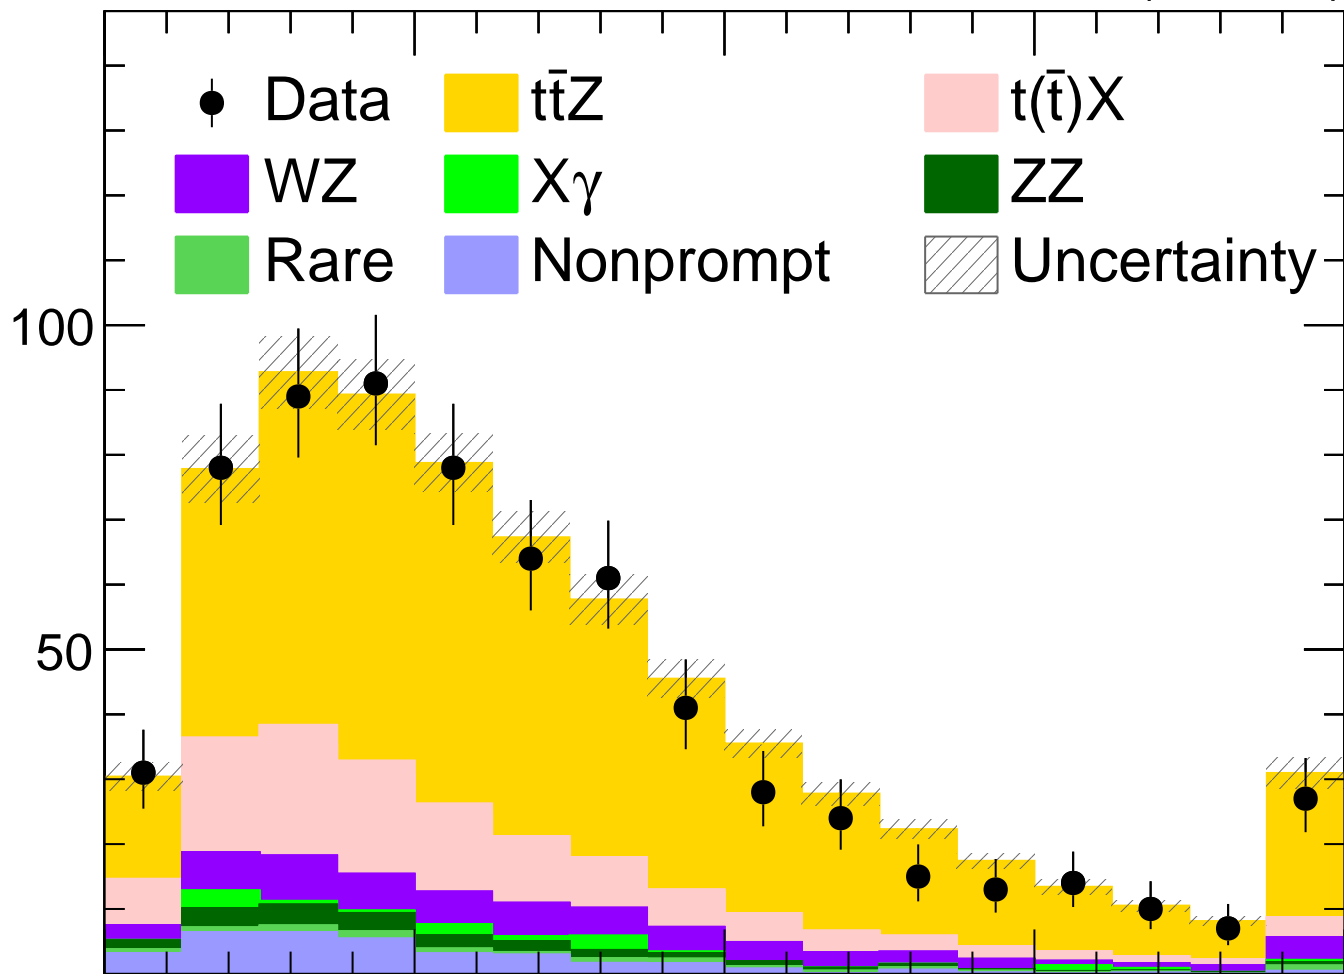

CMS77.5 fb⁻¹ (13 TeV)

Number of events / 25 GeV

Data / Pred.