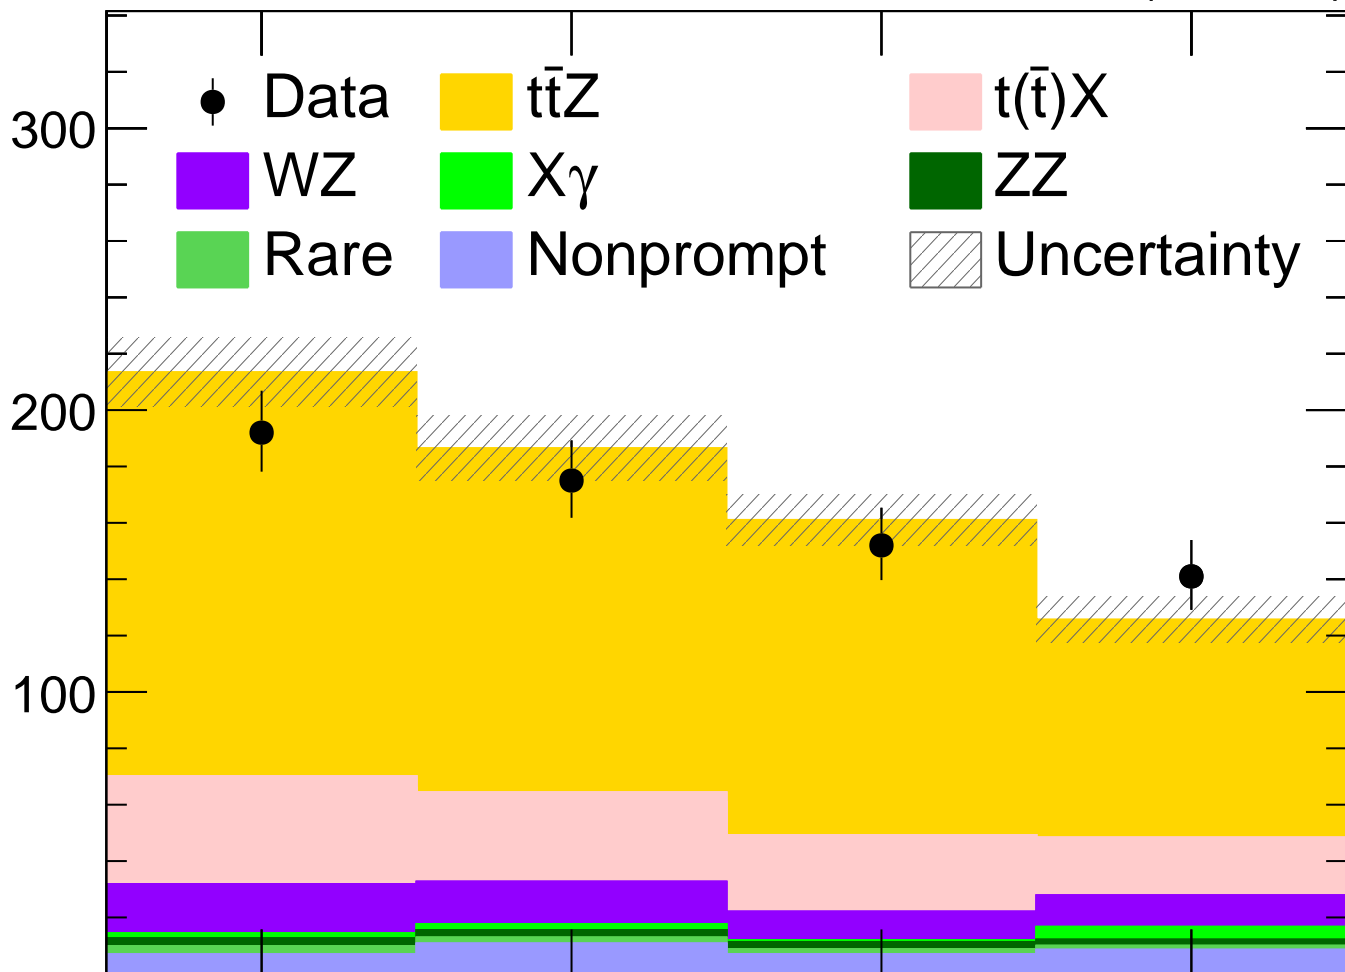

CMS77.5 fb⁻¹ (13 TeV)

Number of events

Data / Pred.