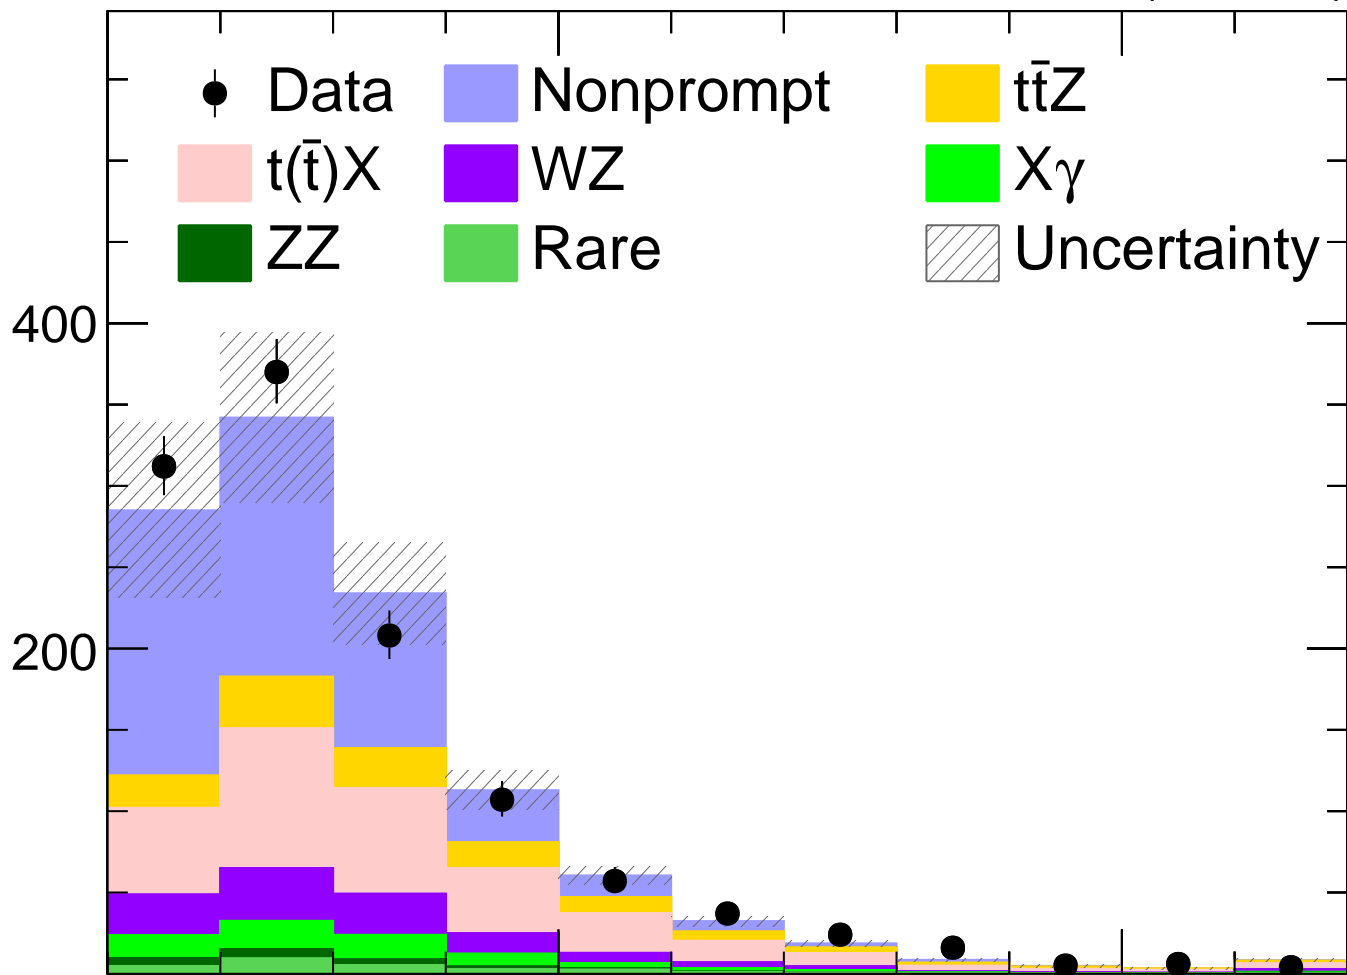

CMS77.5 fb⁻¹ (13 TeV)

Number of events / 10 GeV

Data / Pred.