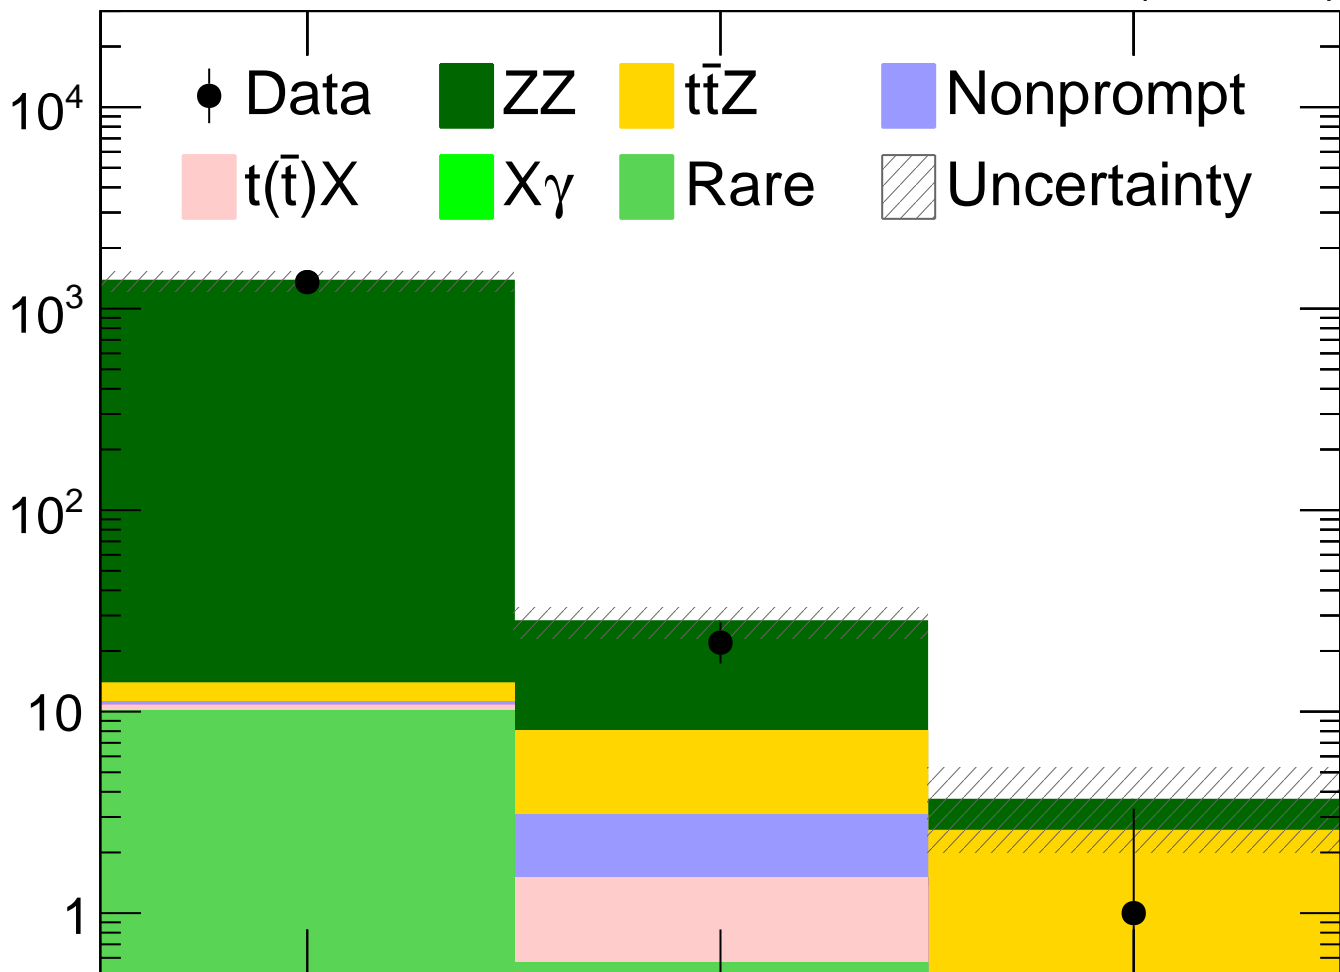

CMS77.5 fb⁻¹ (13 TeV)

Number of events

Data / Pred.

 N_b