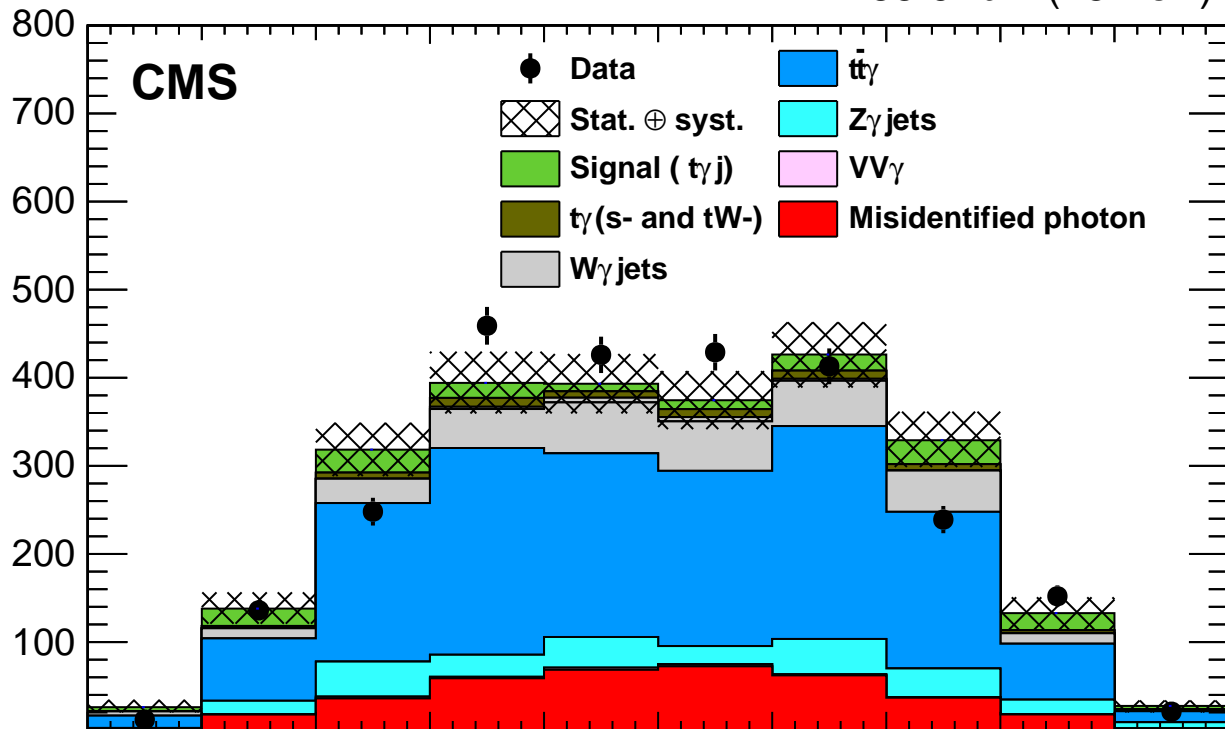

35.9 fb⁻¹ (13 TeV)

CMS

Events

Data/Prediction