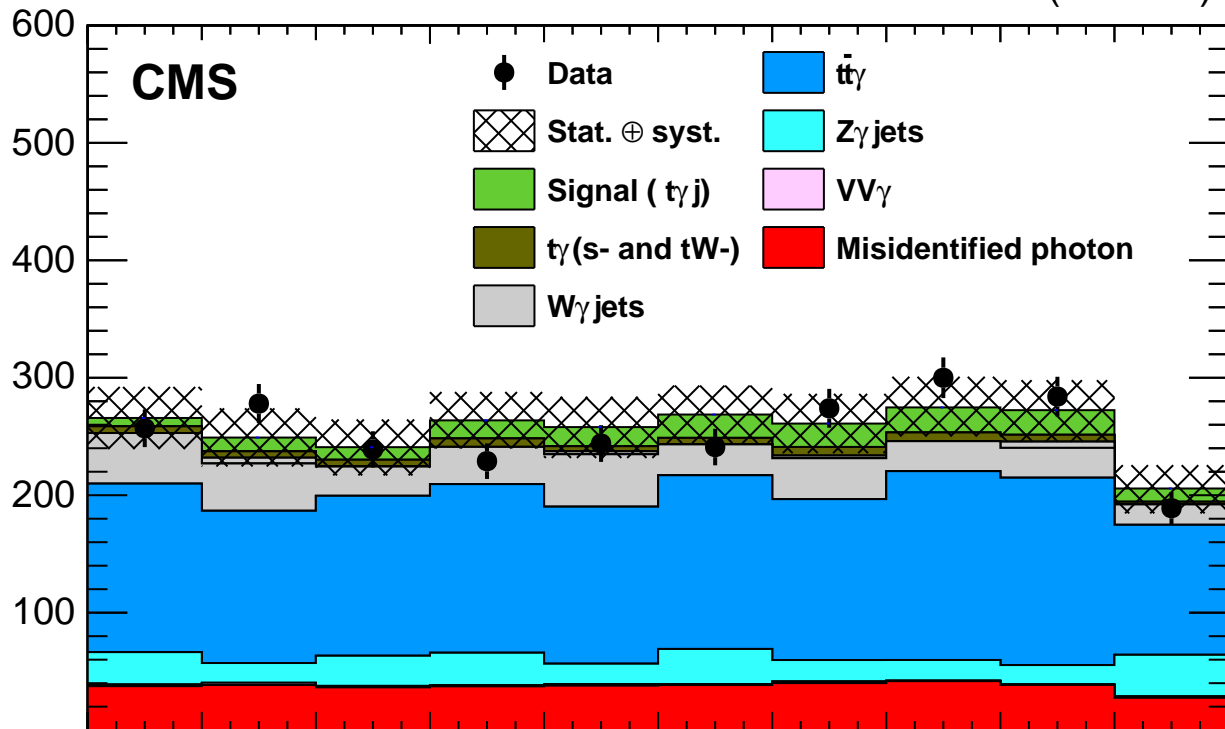

35.9 fb<sup>-1</sup> (13 TeV)

**CMS**

Events

Data/Prediction

$\cos \theta$