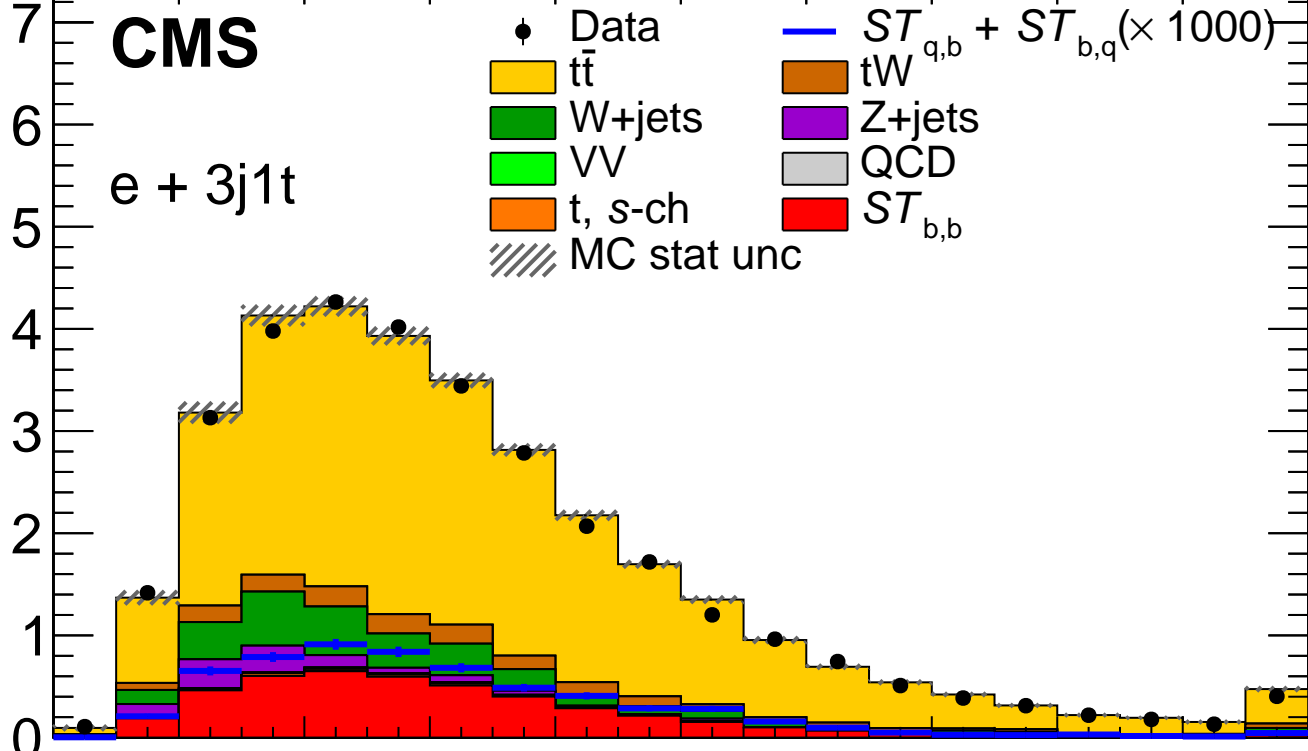

35.9 fb<sup>-1</sup> (13 TeV)

Events / 10 GeV

×10<sup>3</sup>**CMS**

e + 3j1t

Data / MC