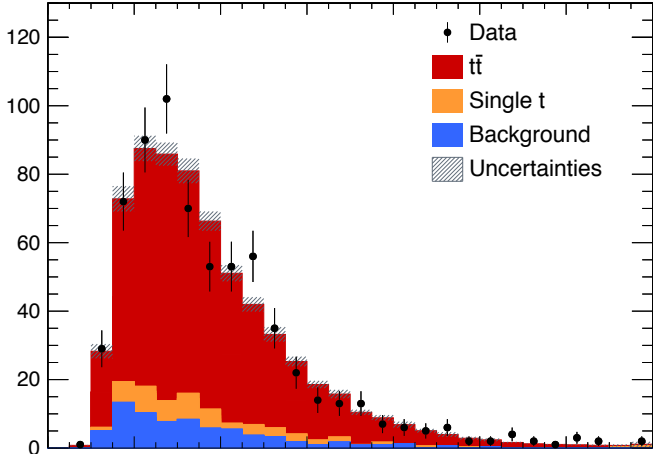

CMS

19.7 fb⁻¹ (8 TeV)

Events / (5 GeV)

Data / MC