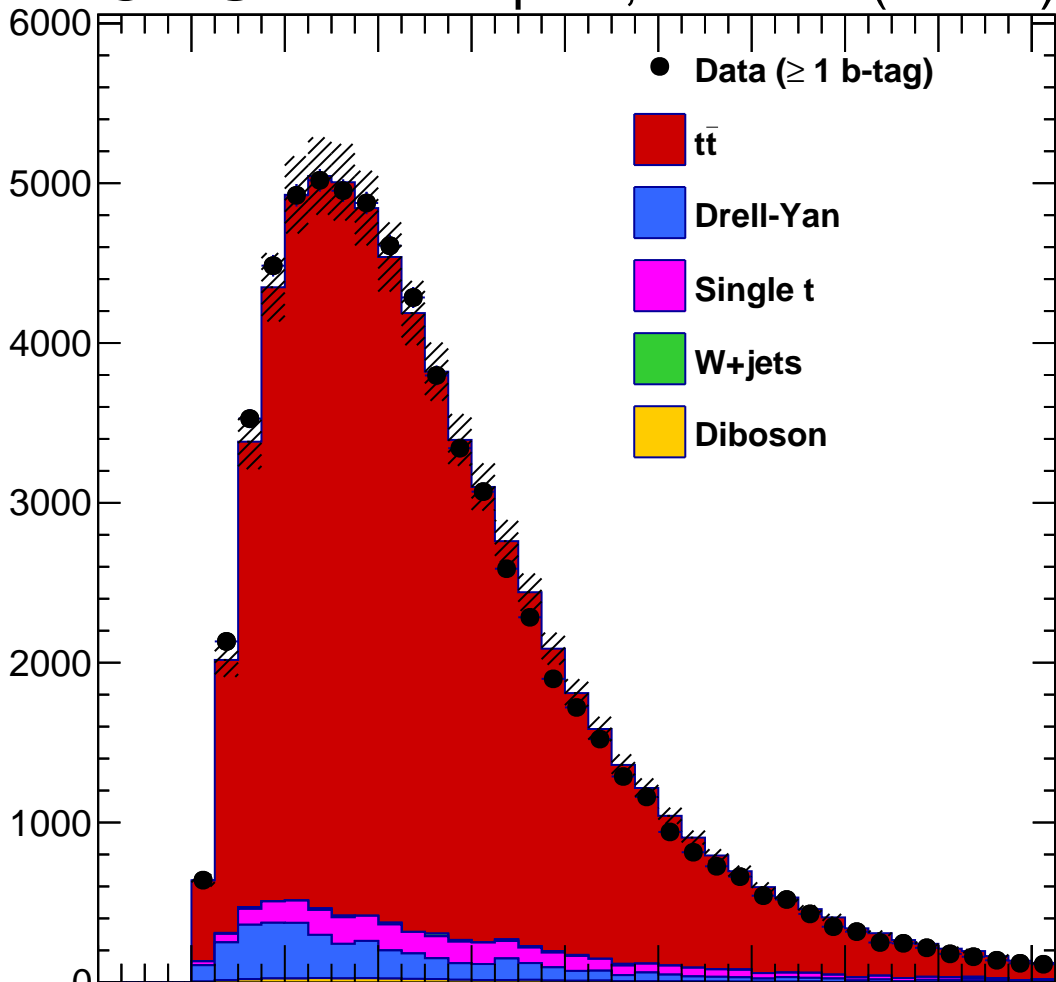

CMSDilepton, 19.7 fb^{-1} (8 TeV)

Events / 5 GeV

Data/MC