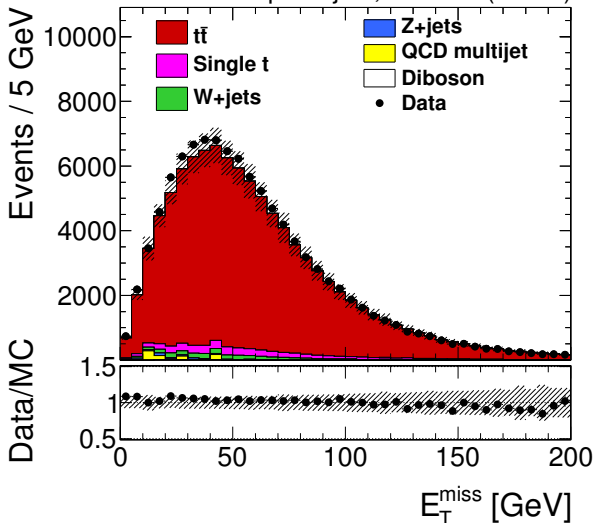

CMS Lepton+jets, 19.7 fb⁻¹ (8 TeV)**CMS** Lepton+jets, 19.7 fb⁻¹ (8 TeV)**CMS** Lepton+jets, 19.7 fb⁻¹ (8 TeV)**CMS** Lepton+jets, 19.7 fb⁻¹ (8 TeV)