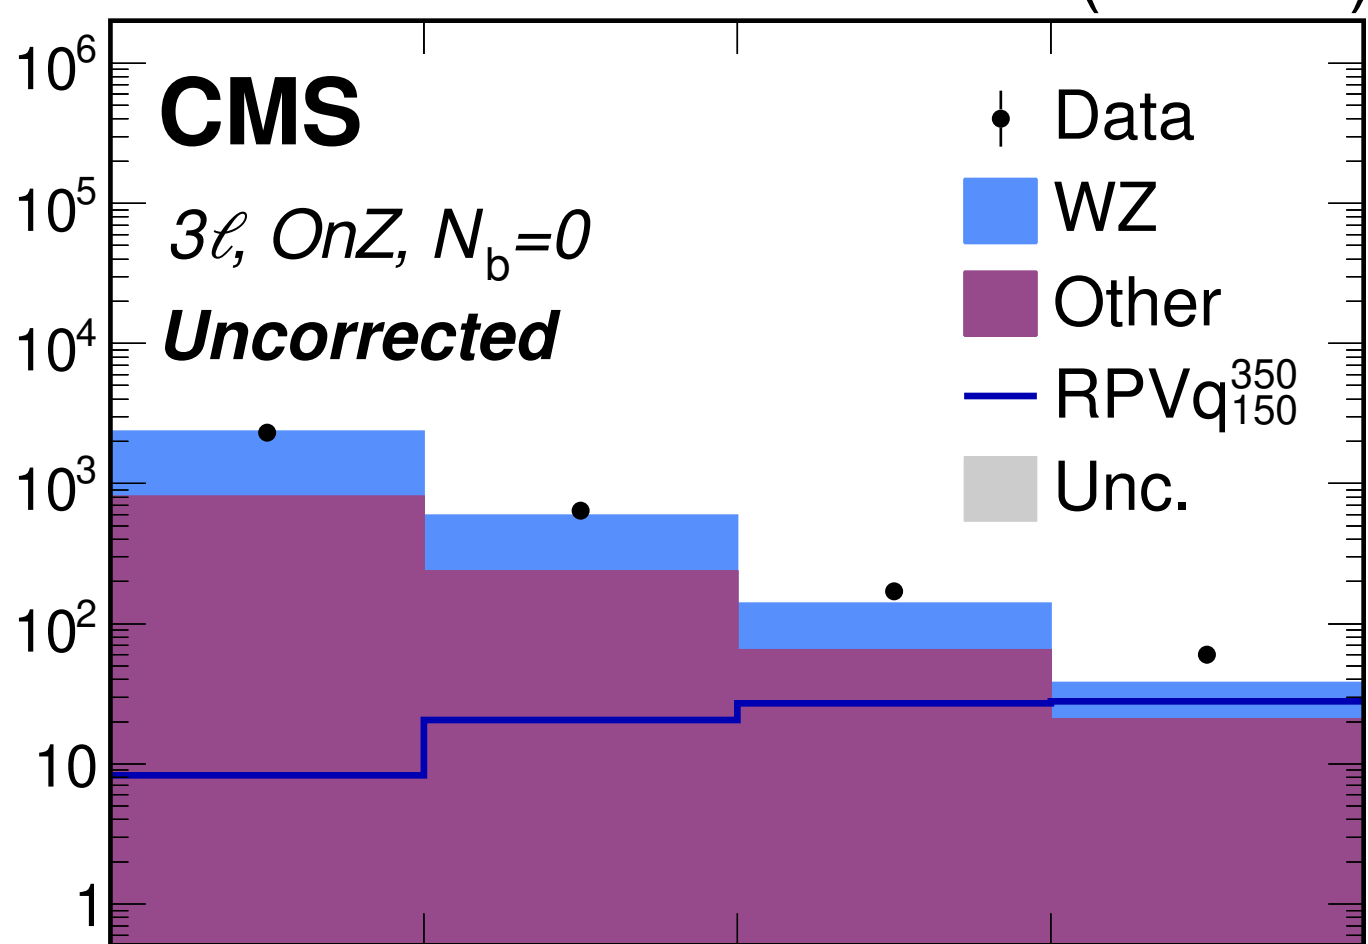

138 fb⁻¹ (13 TeV)

CMS

3 ℓ , OnZ, N_b=0

Uncorrected

- Data
- WZ
- Other
- RPVq₁₅₀³⁵⁰
- Unc.

Events/Bin

Data/Bkg.

Jet Multiplicity